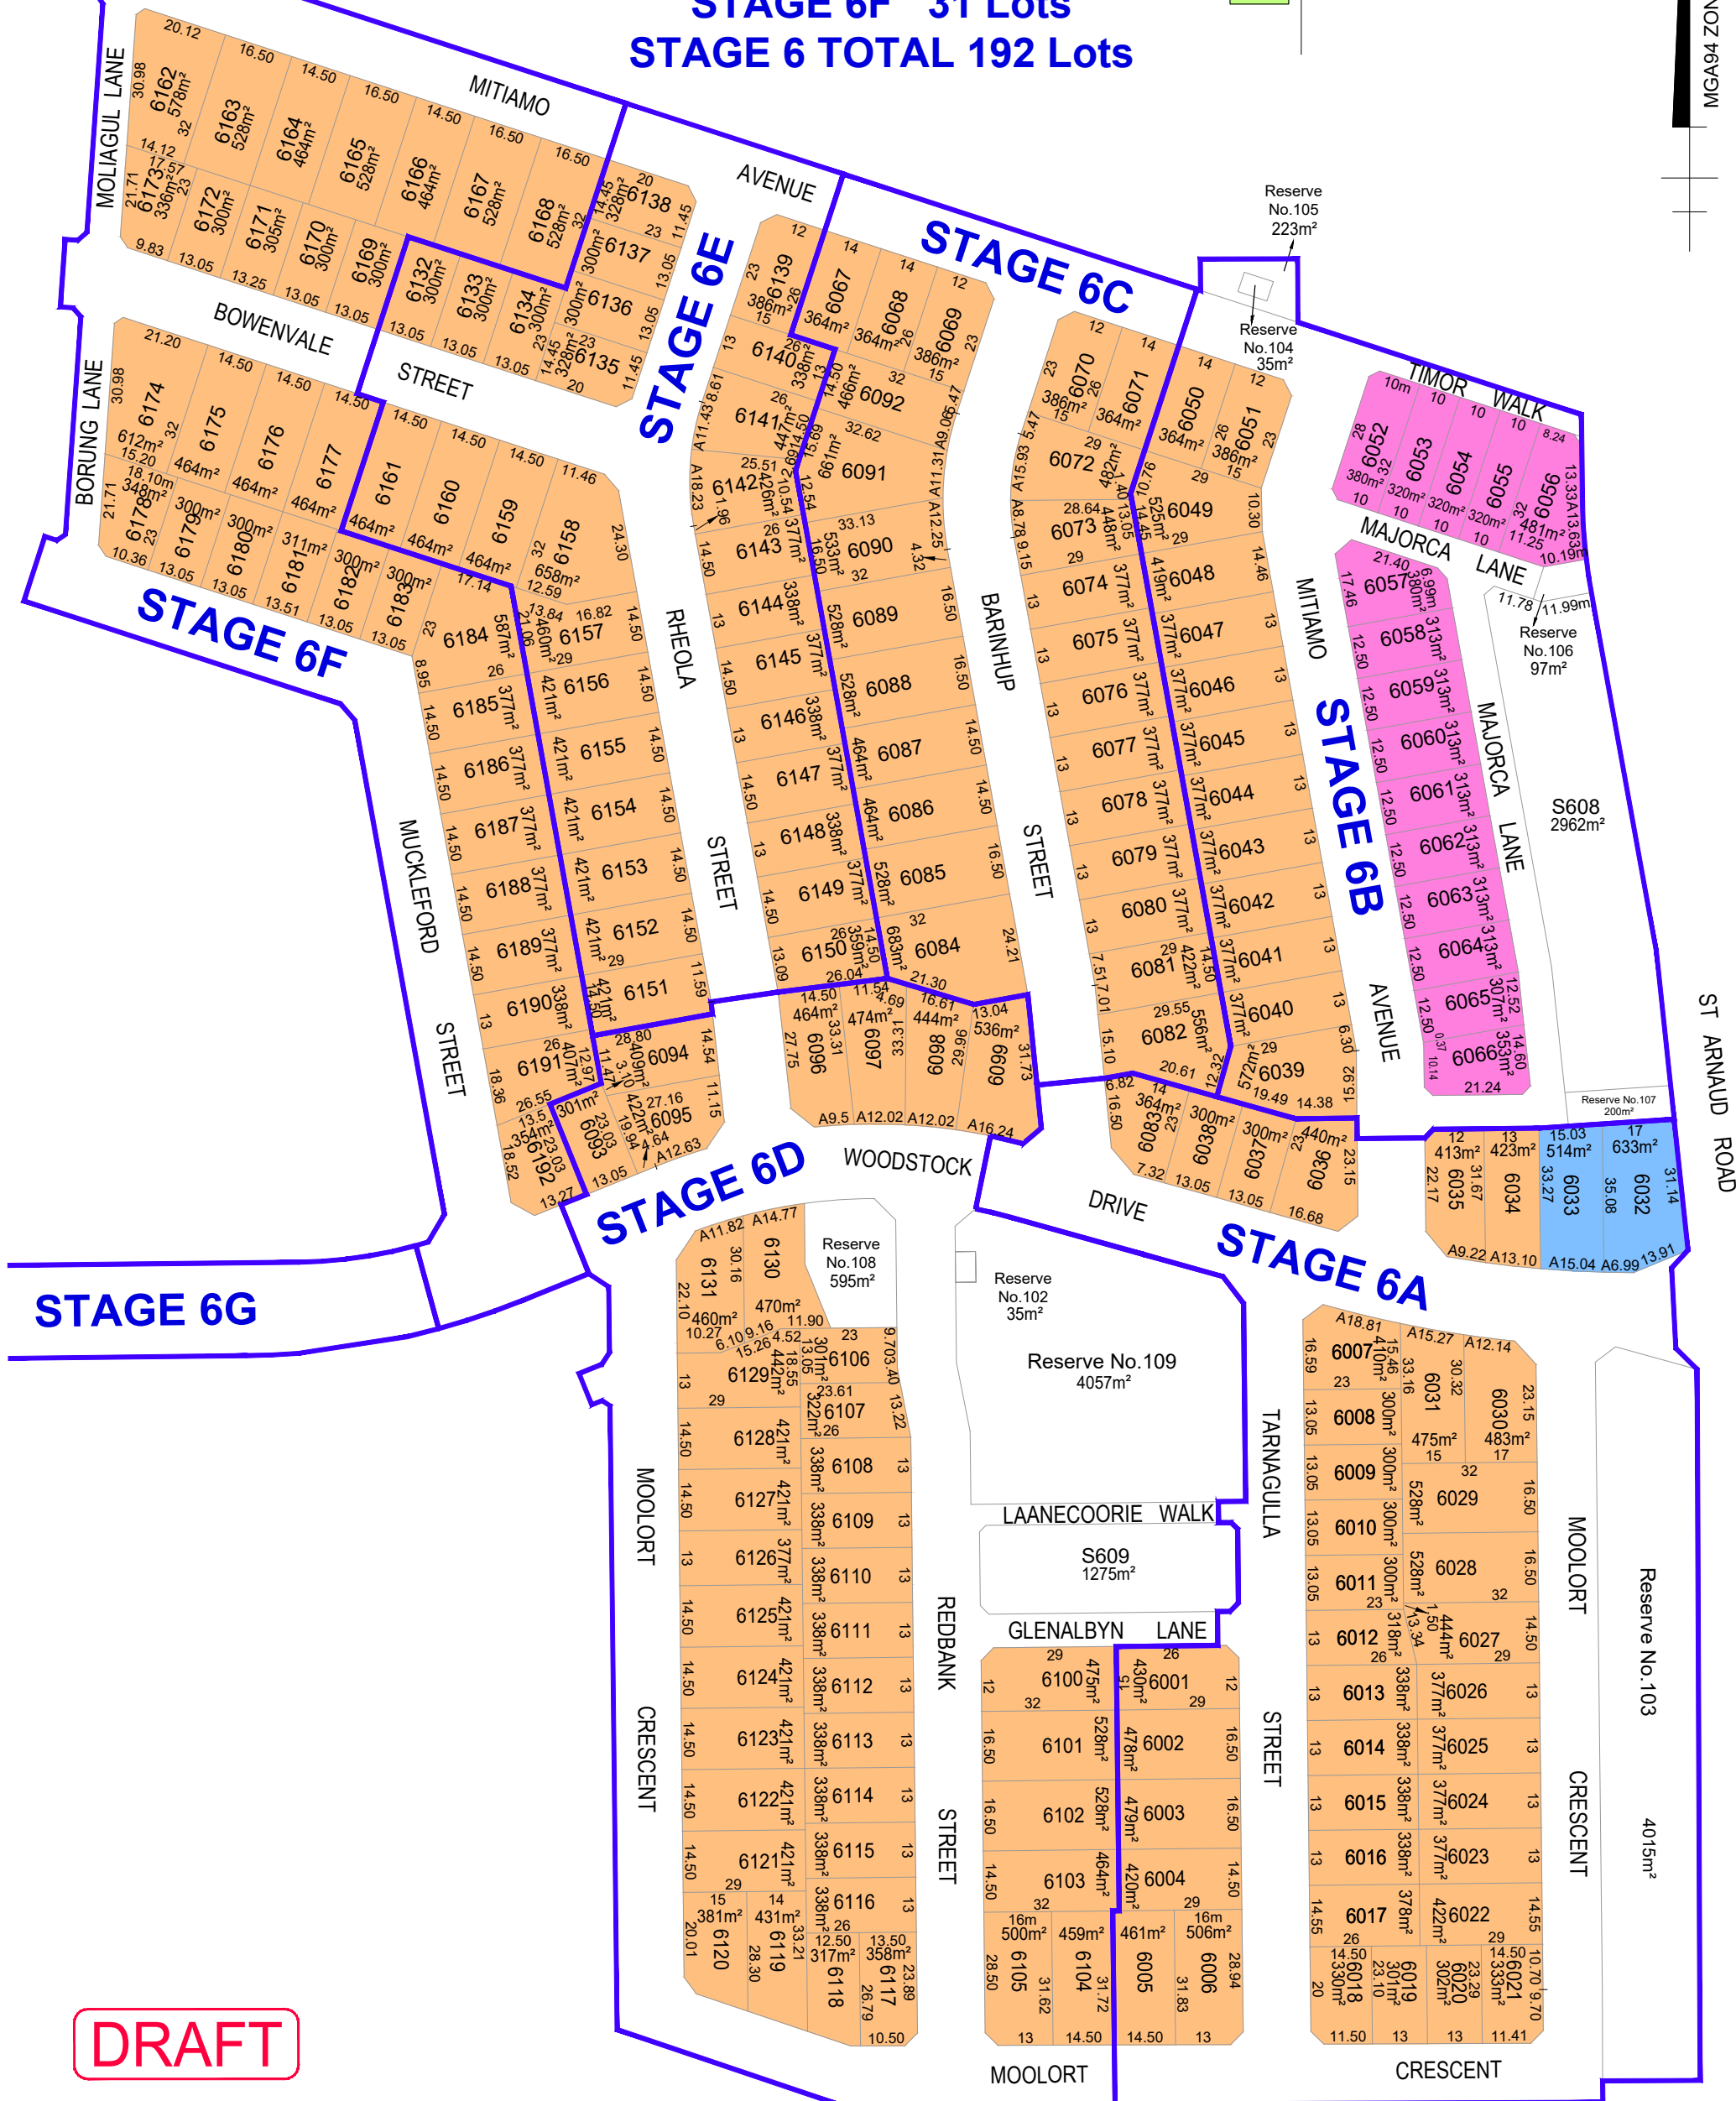

STAGE 6G

- STAGE 6A** 39 Lots
- STAGE 6B** 28 Lots
- STAGE 6C** 25 Lots
- STAGE 6D** 39 Lots
- STAGE 6E** 30 Lots
- STAGE 6F** 31 Lots
- STAGE 6 TOTAL** 192 Lots

LEGEND

- TYPE A: STANDARD ALLOTMENTS
- TYPE B: TOWNHOUSE ALLOTMENTS
- TYPE C: DUAL FRONTAGE ALLOTMENTS
- TYPE D: REAR LOADED ALLOTMENTS

DRAFT