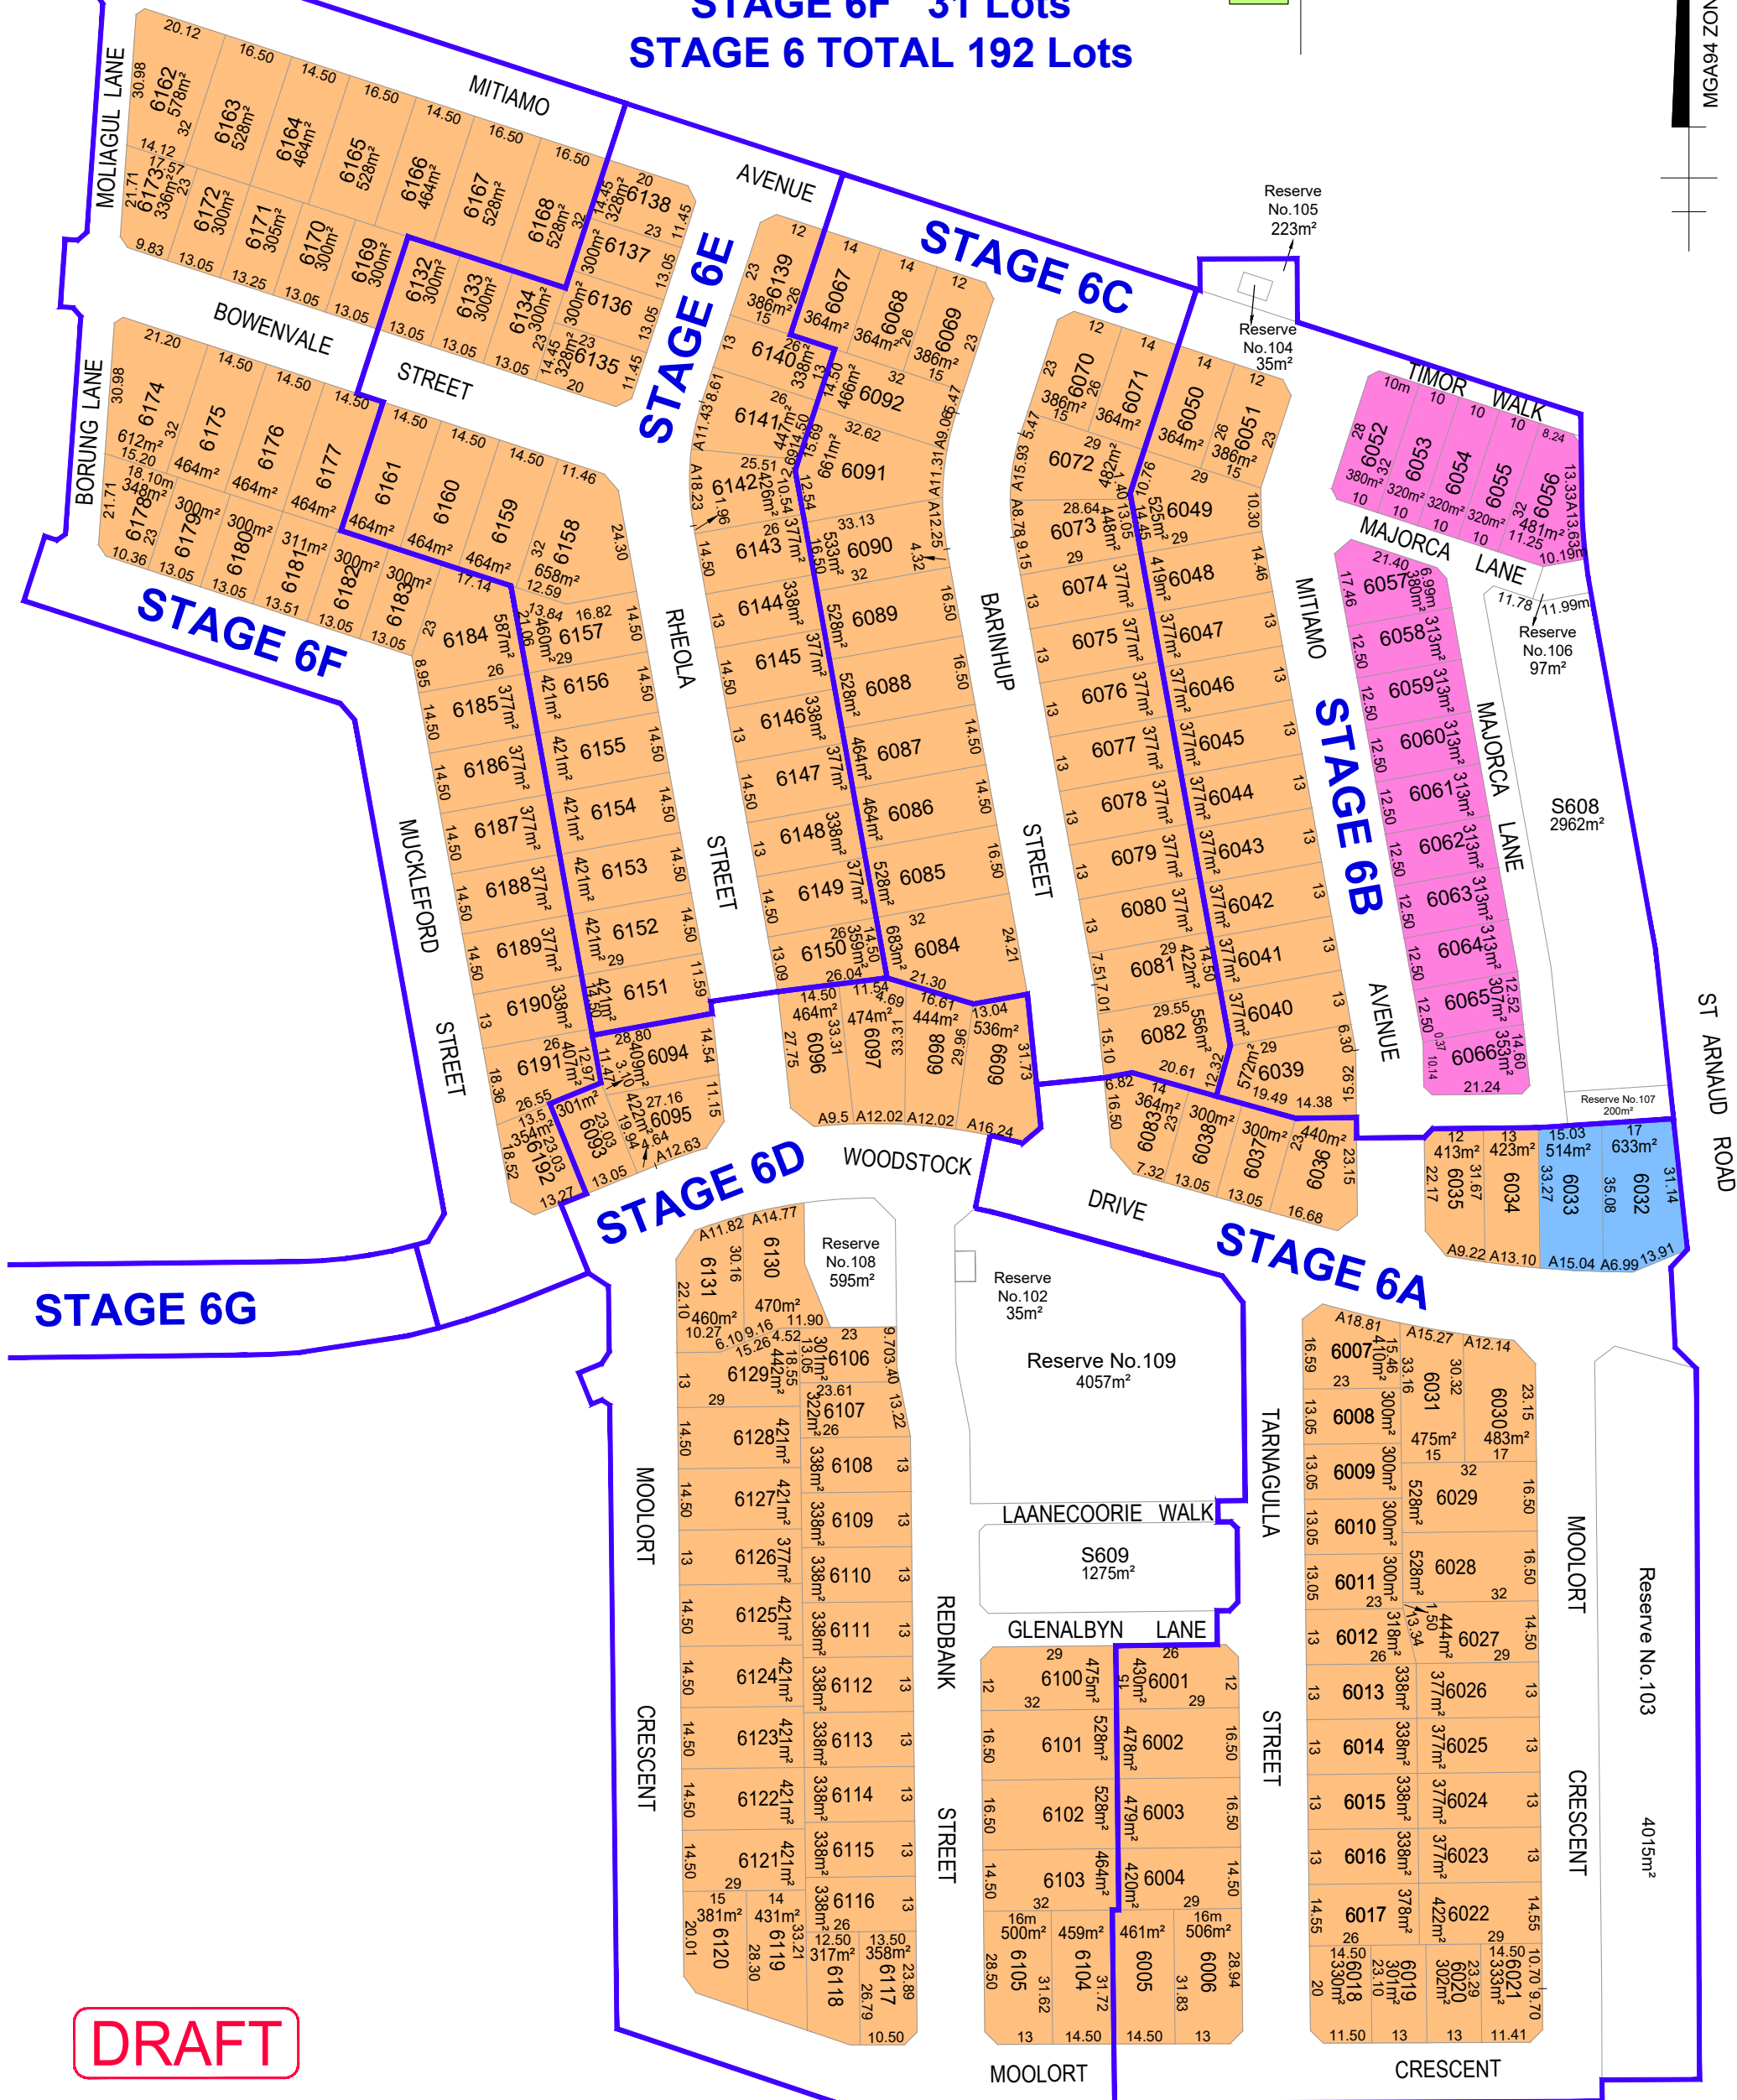

STAGE 6G

- STAGE 6A** 39 Lots
- STAGE 6B** 28 Lots
- STAGE 6C** 25 Lots
- STAGE 6D** 39 Lots
- STAGE 6E** 30 Lots
- STAGE 6F** 31 Lots
- STAGE 6 TOTAL** 192 Lots

LEGEND

- TYPE A: STANDARD ALLOTMENTS
- TYPE B: TOWNHOUSE ALLOTMENTS
- TYPE C: DUAL FRONTAGE ALLOTMENTS
- TYPE D: REAR LOADED ALLOTMENTS

DRAFT