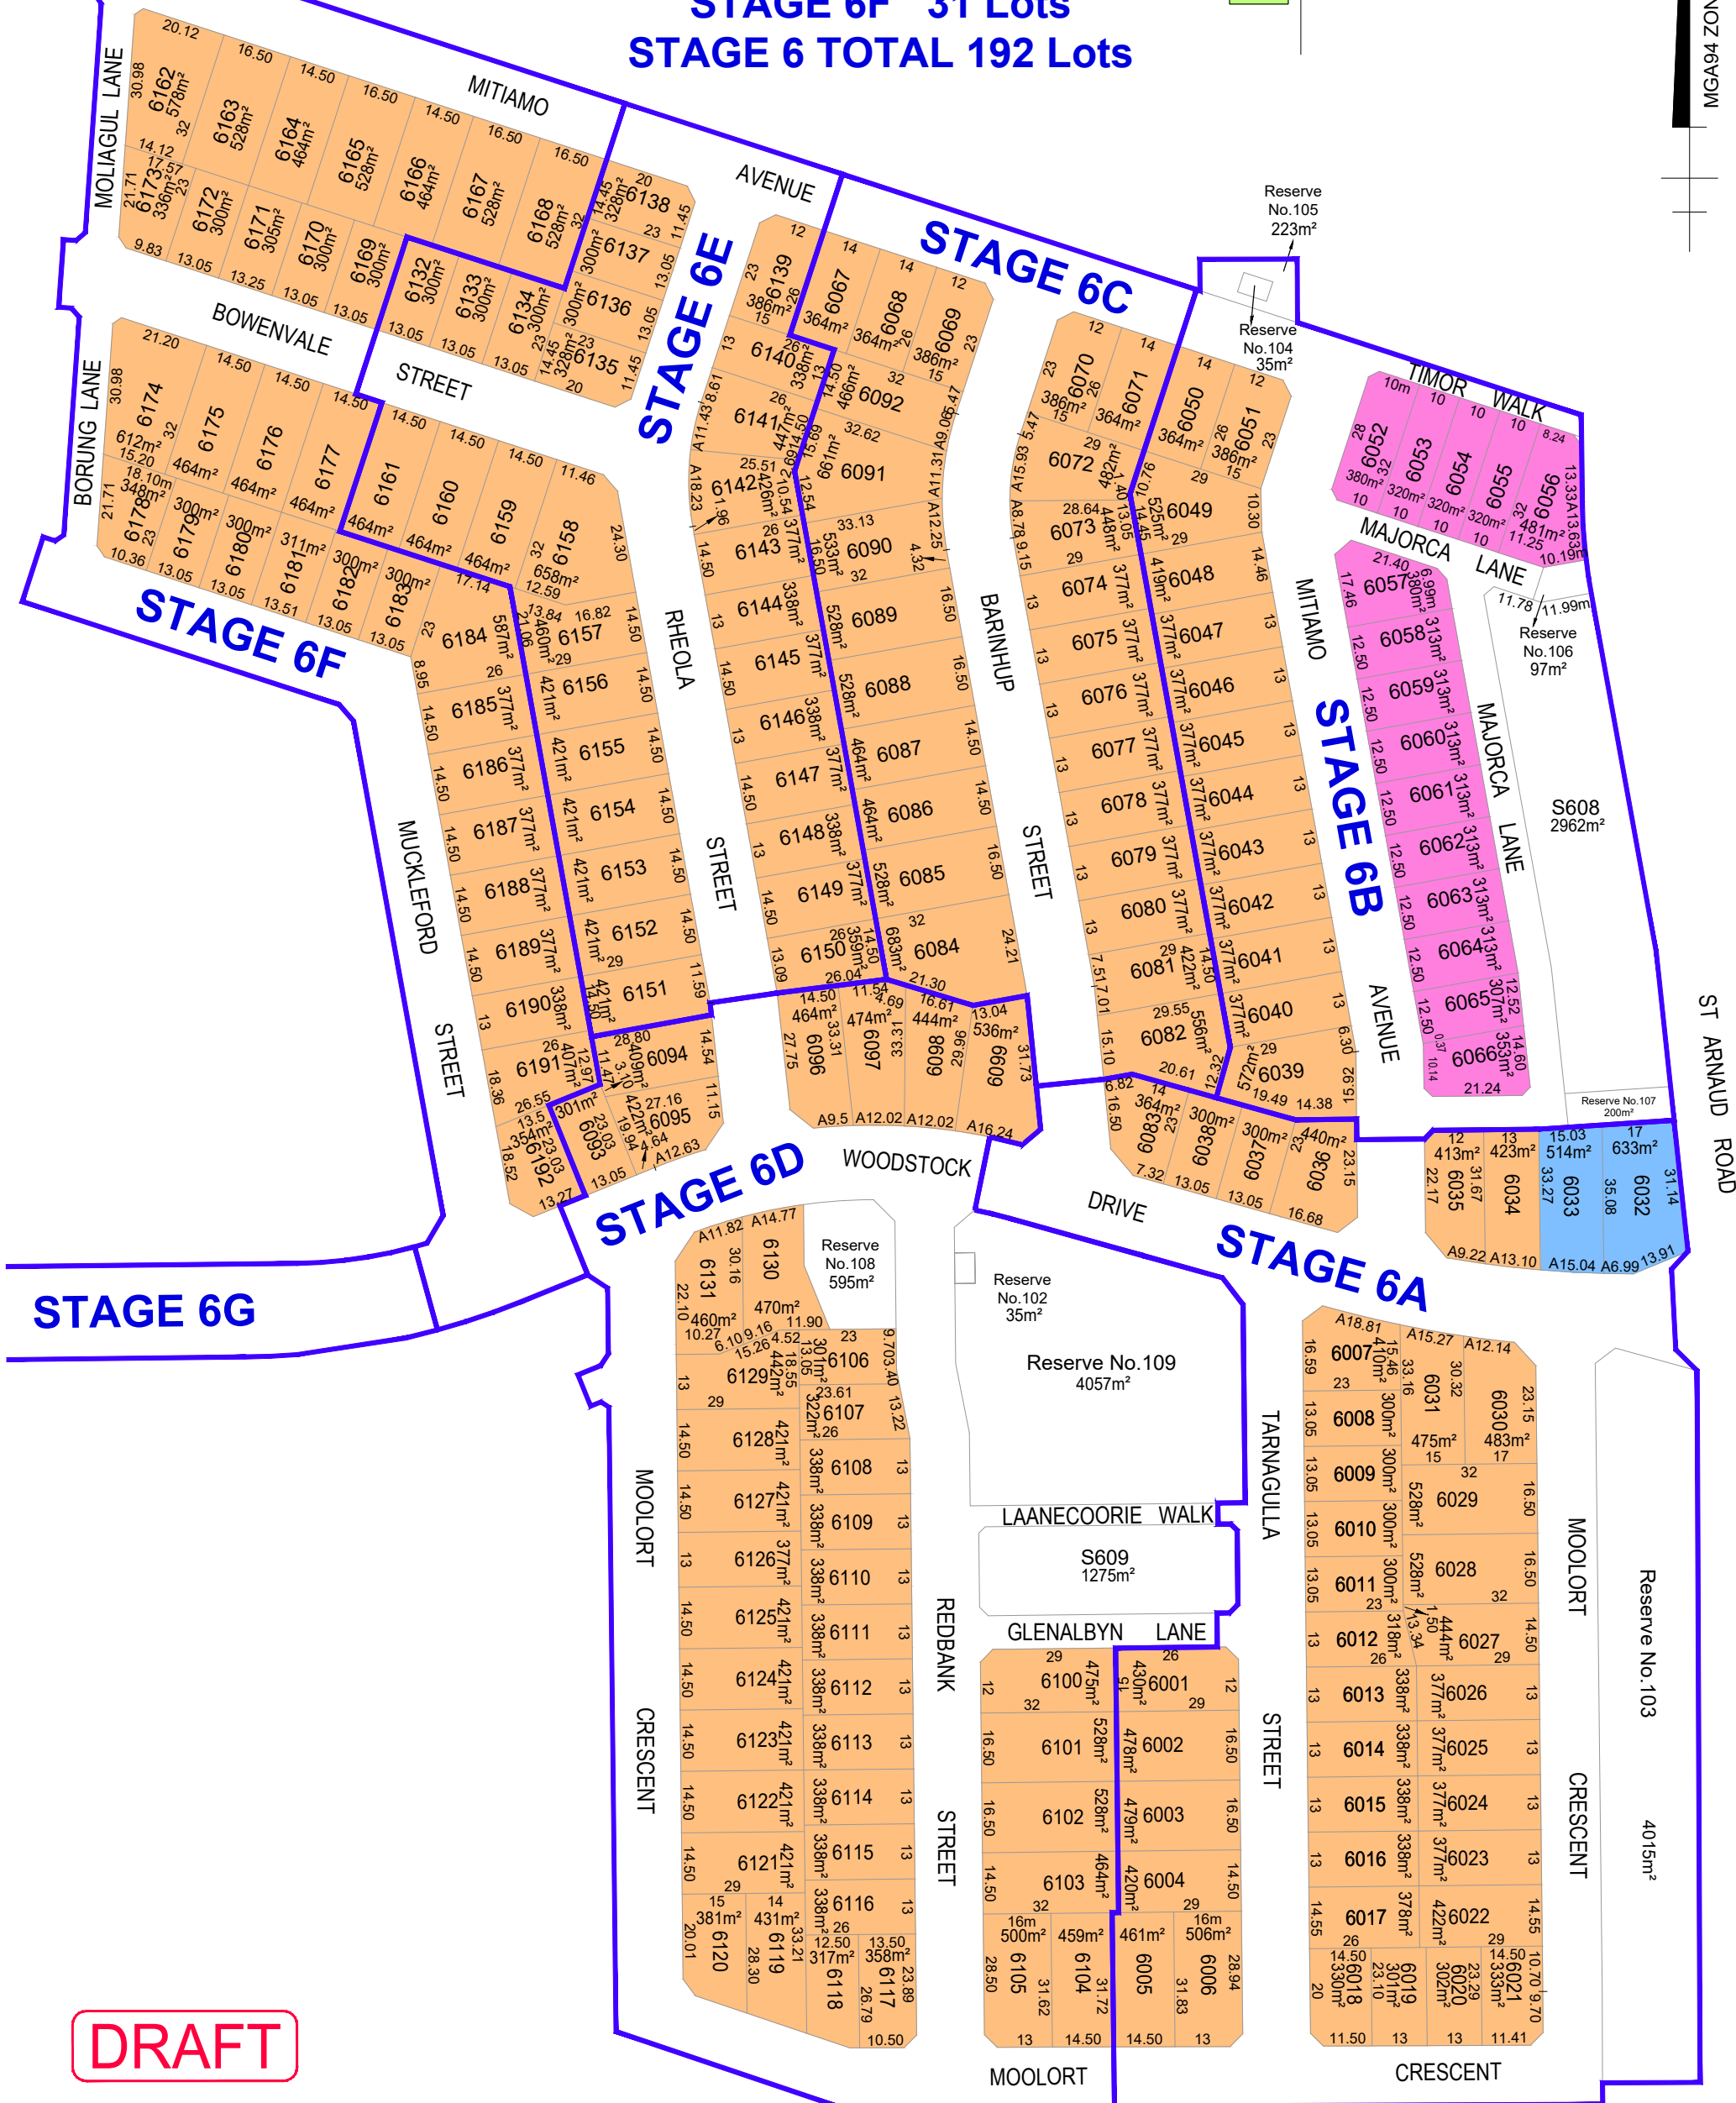

# STAGE 6G

- STAGE 6A** 39 Lots
- STAGE 6B** 28 Lots
- STAGE 6C** 25 Lots
- STAGE 6D** 39 Lots
- STAGE 6E** 30 Lots
- STAGE 6F** 31 Lots
- STAGE 6 TOTAL** 192 Lots

### LEGEND

- TYPE A: STANDARD ALLOTMENTS
- TYPE B: TOWNHOUSE ALLOTMENTS
- TYPE C: DUAL FRONTAGE ALLOTMENTS
- TYPE D: REAR LOADED ALLOTMENTS

**DRAFT**