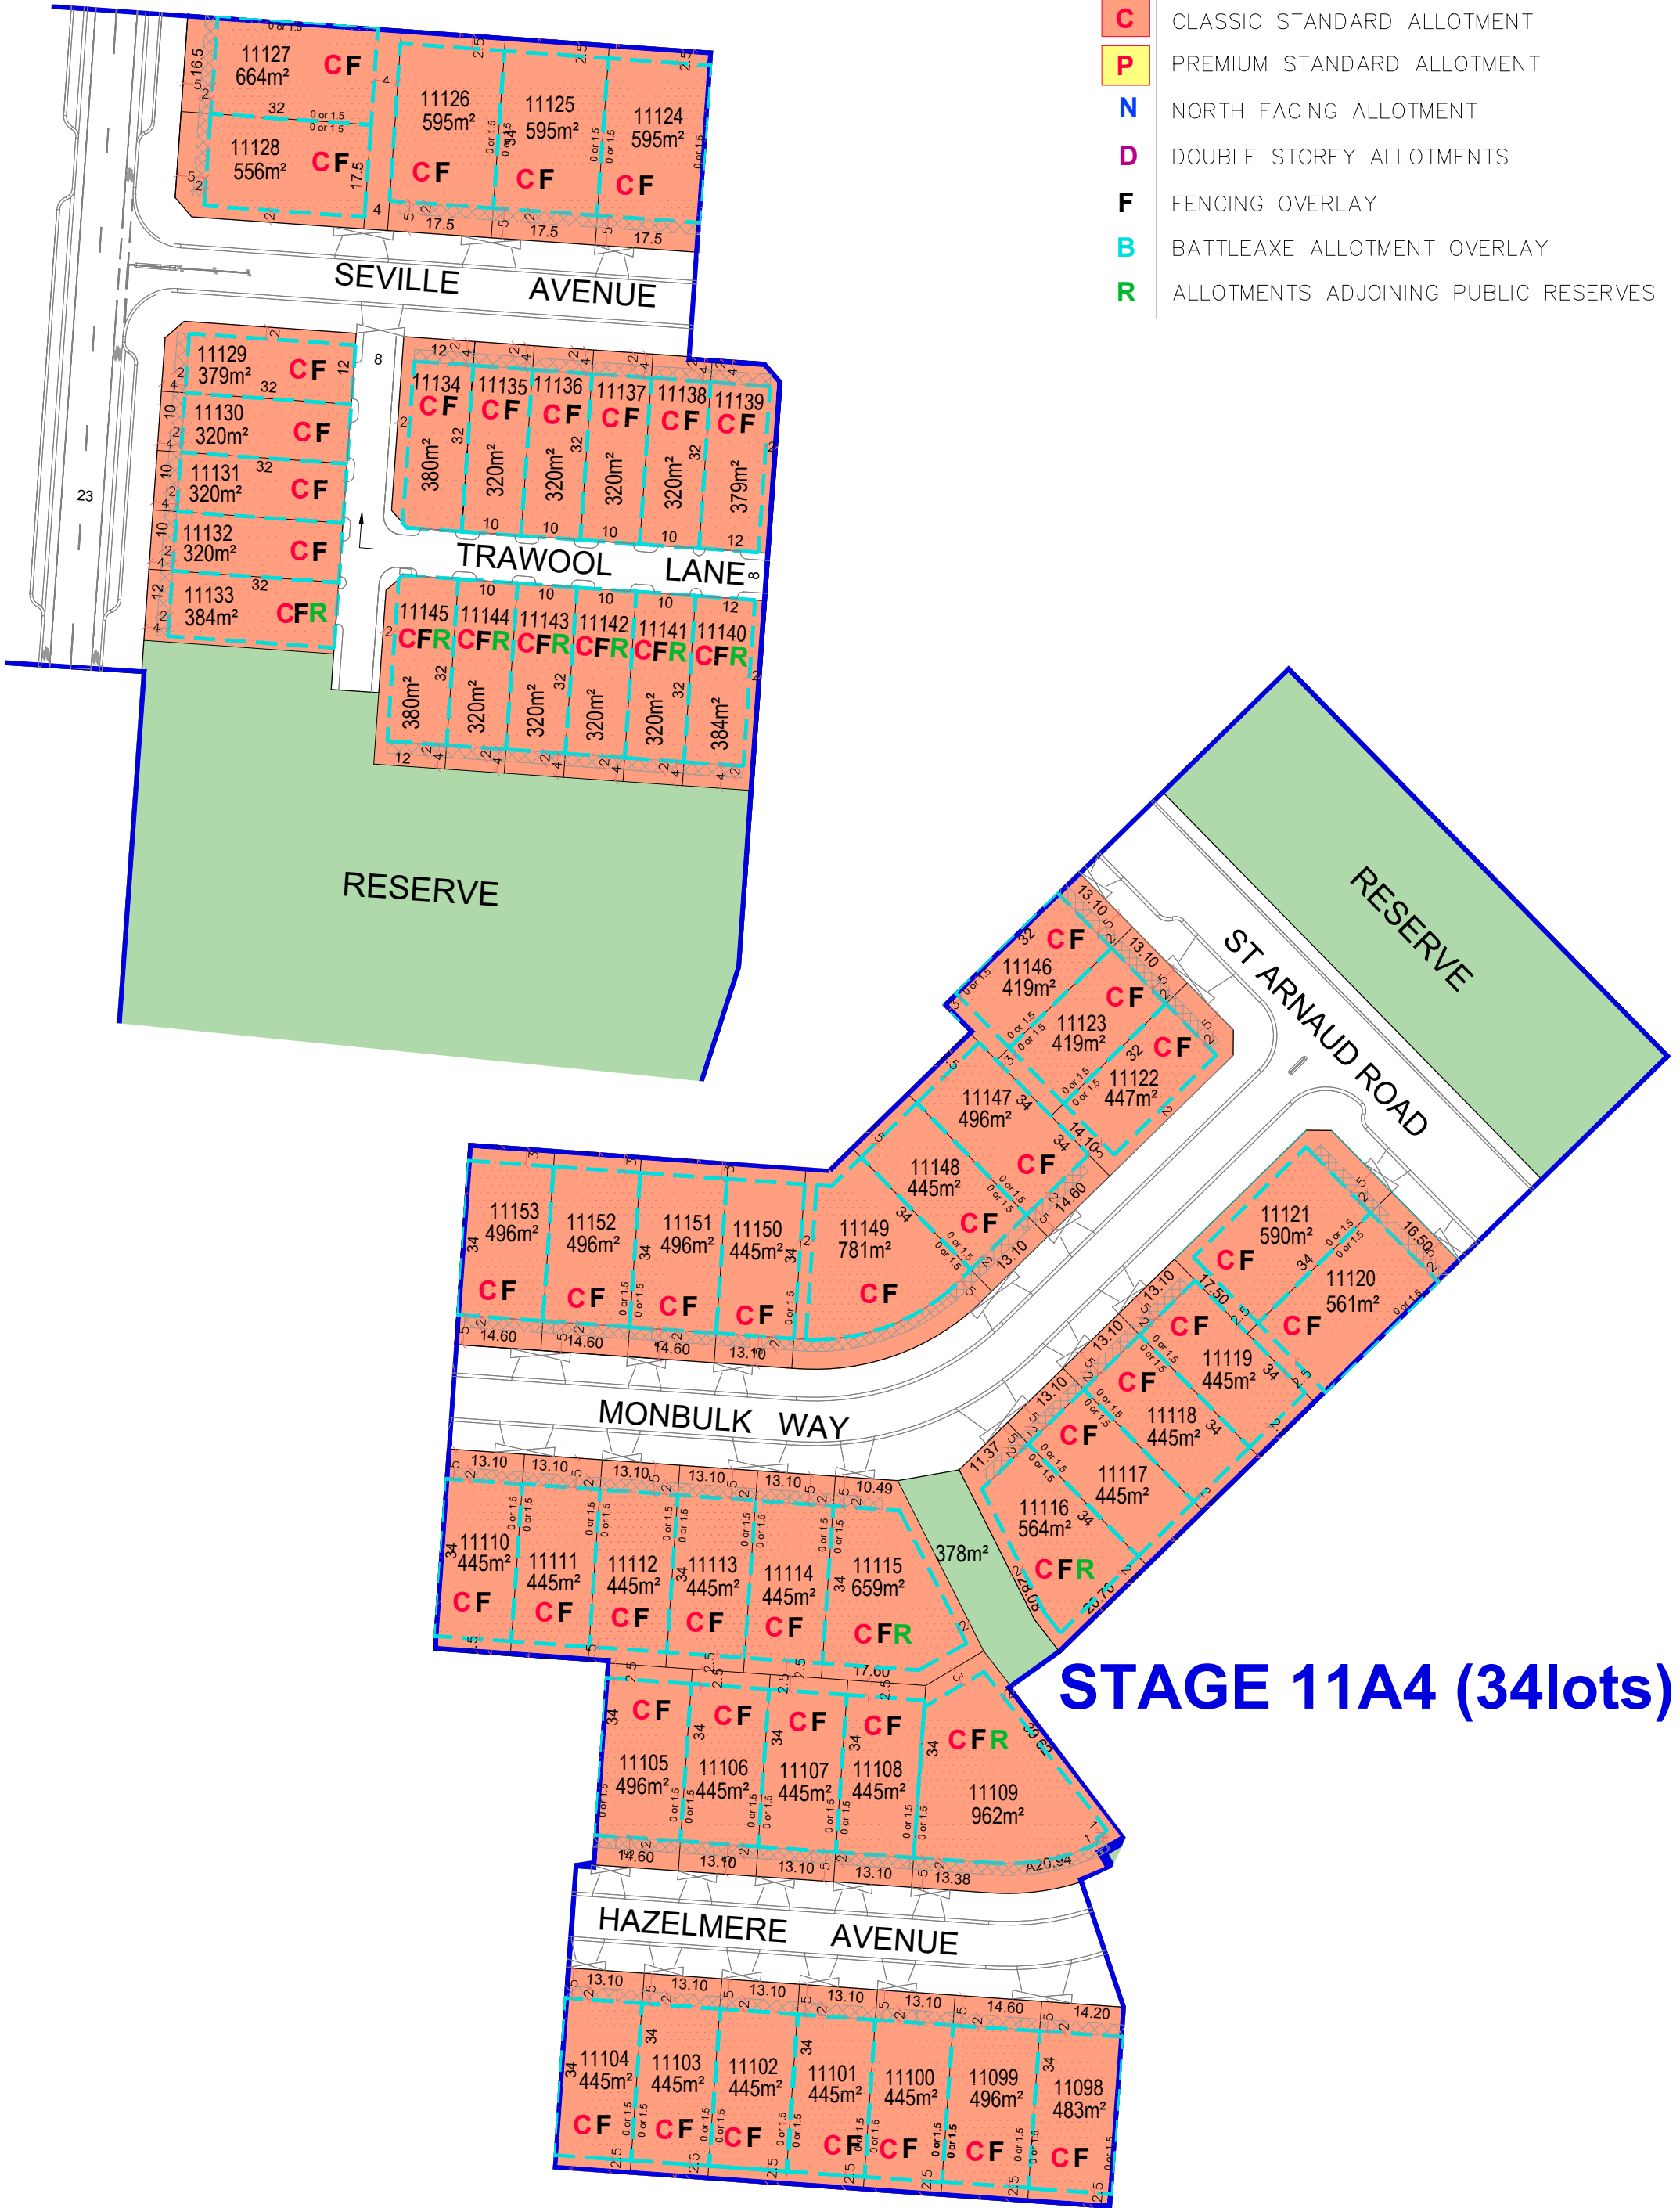

STAGE 11A5 (22lots)

LEGEND

- C CLASSIC STANDARD ALLOTMENT
- P PREMIUM STANDARD ALLOTMENT
- N NORTH FACING ALLOTMENT
- D DOUBLE STOREY ALLOTMENTS
- F FENCING OVERLAY
- B BATTLEAXE ALLOTMENT OVERLAY
- R ALLOTMENTS ADJOINING PUBLIC RESERVES

STAGE 11A4 (34lots)