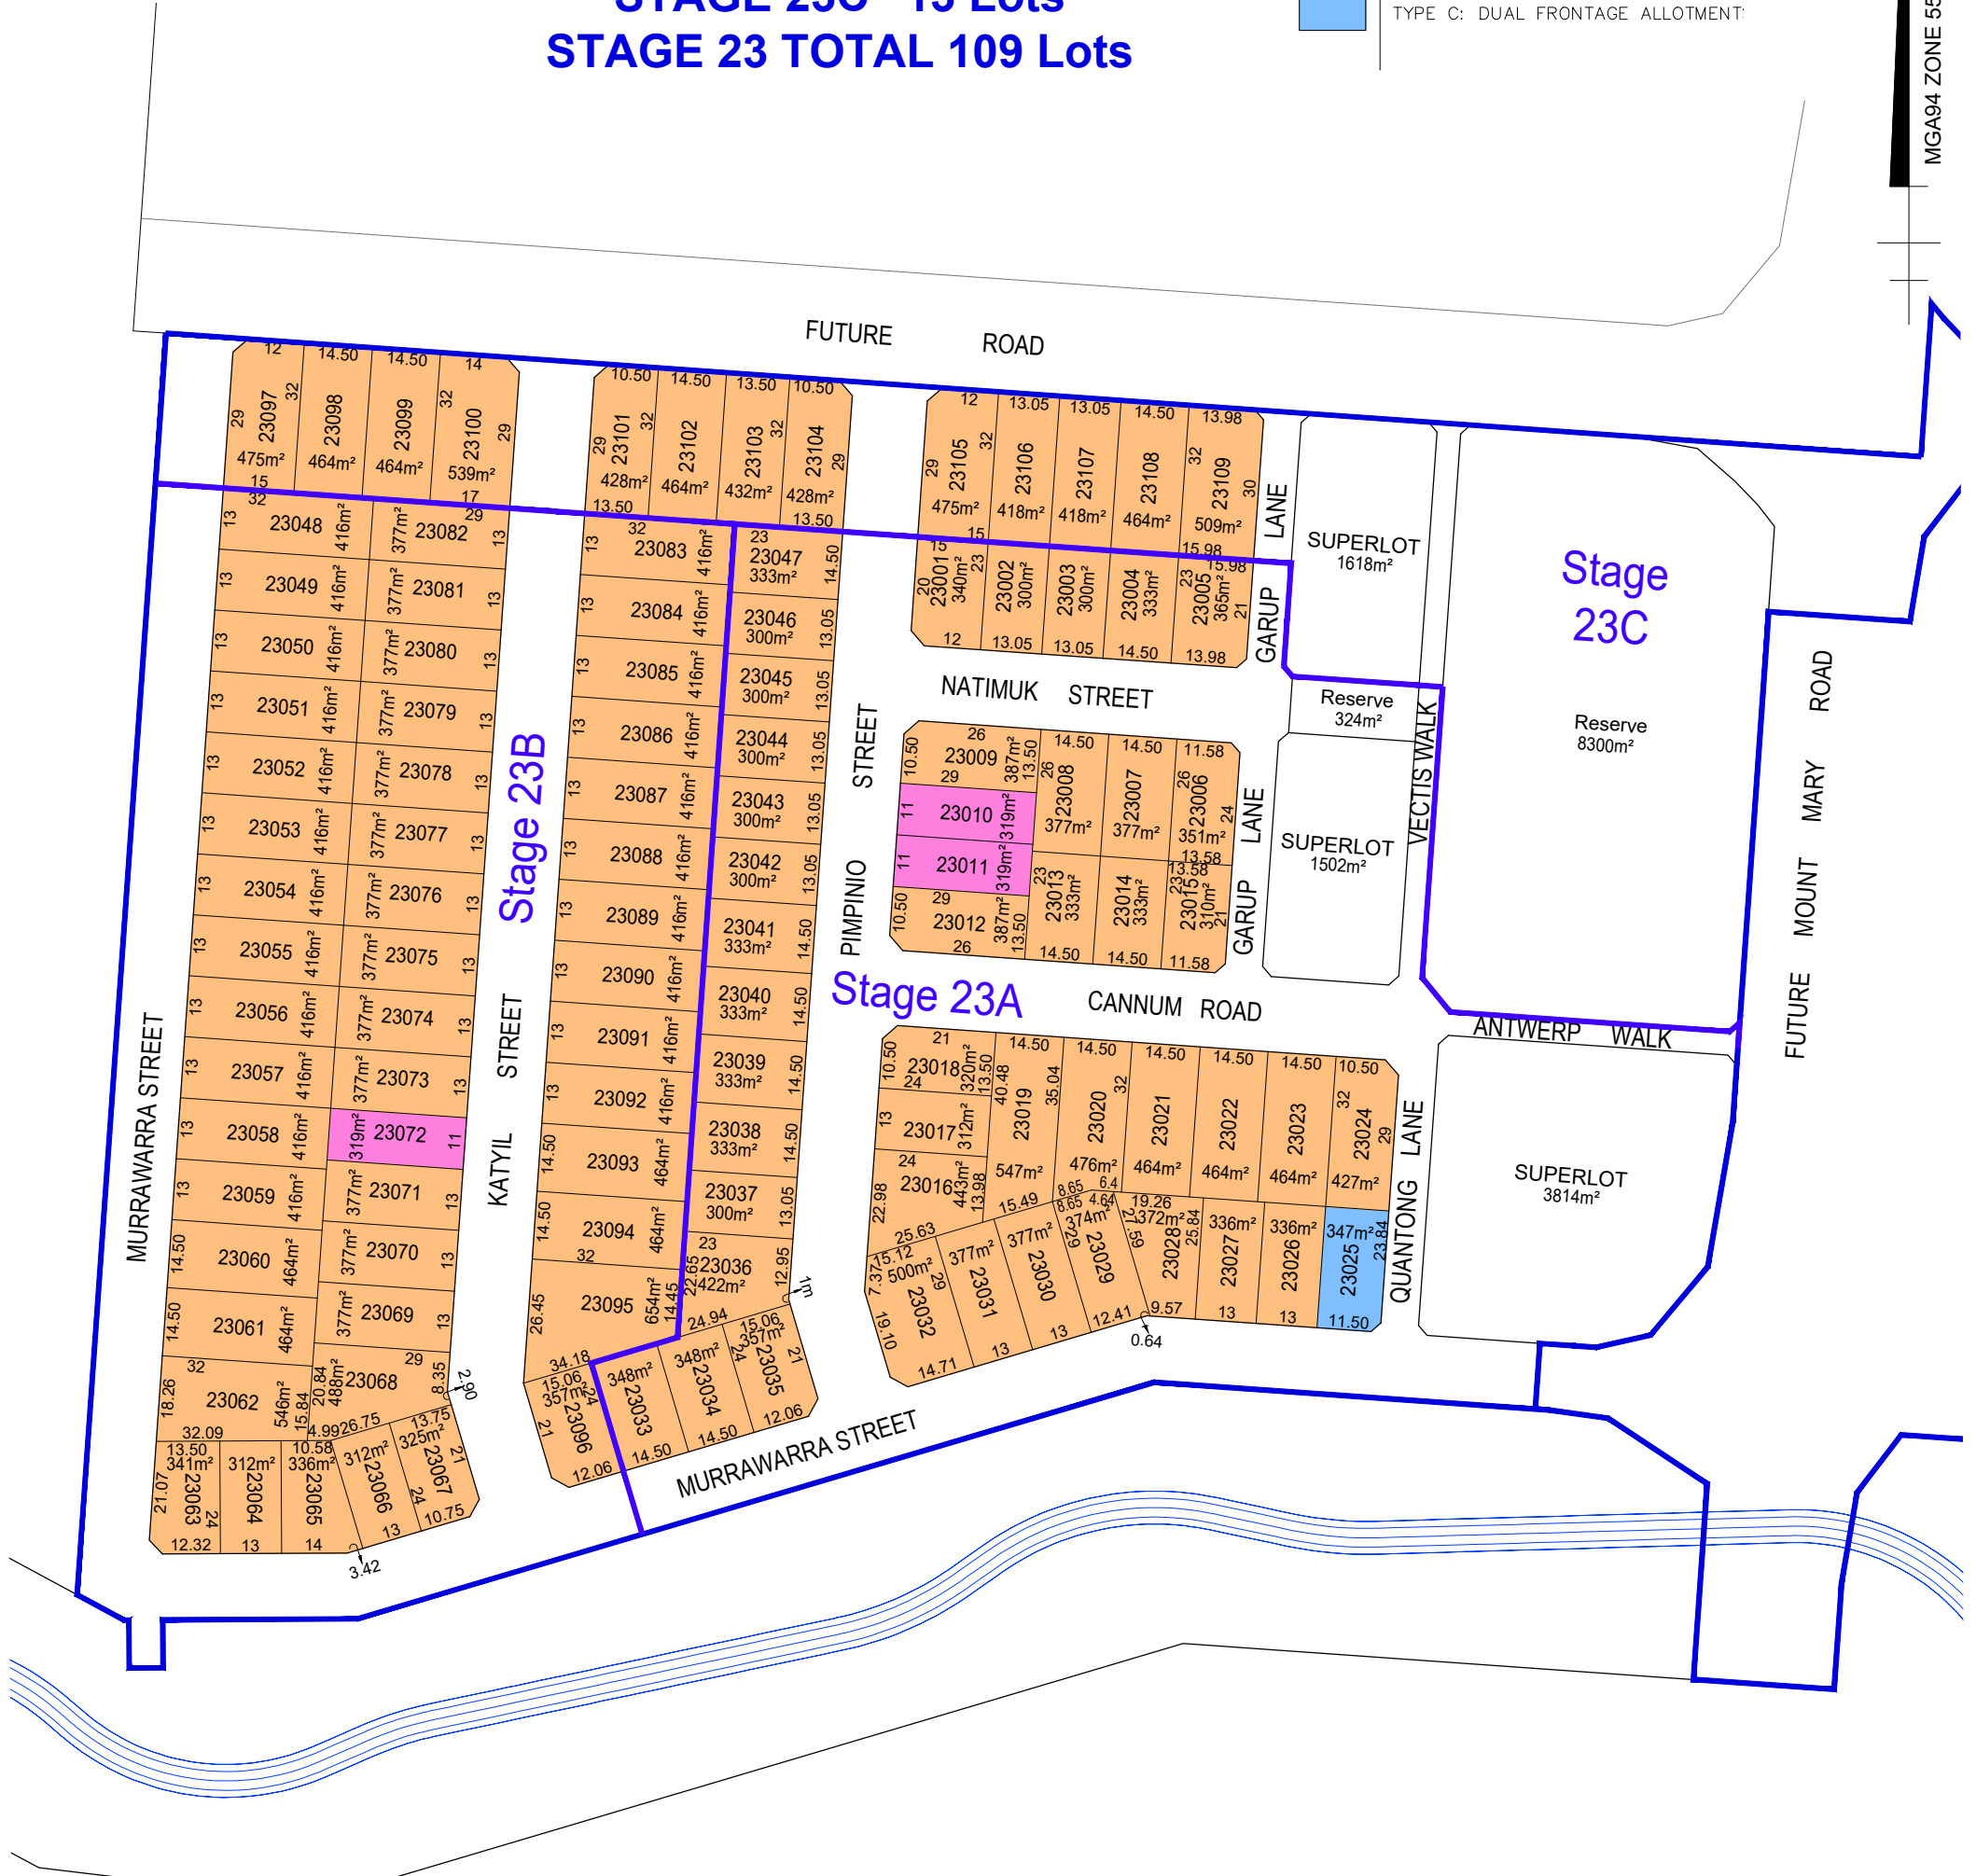

STAGE 23A 47 Lots
STAGE 23B 49 Lots
STAGE 23C 13 Lots
STAGE 23 TOTAL 109 Lots

LEGEND

- TYPE A: STANDARD ALLOTMENTS
- TYPE B: TOWNHOUSE ALLOTMENTS
- TYPE C: DUAL FRONTAGE ALLOTMENT

MGA94 ZONE 55

DRAFT