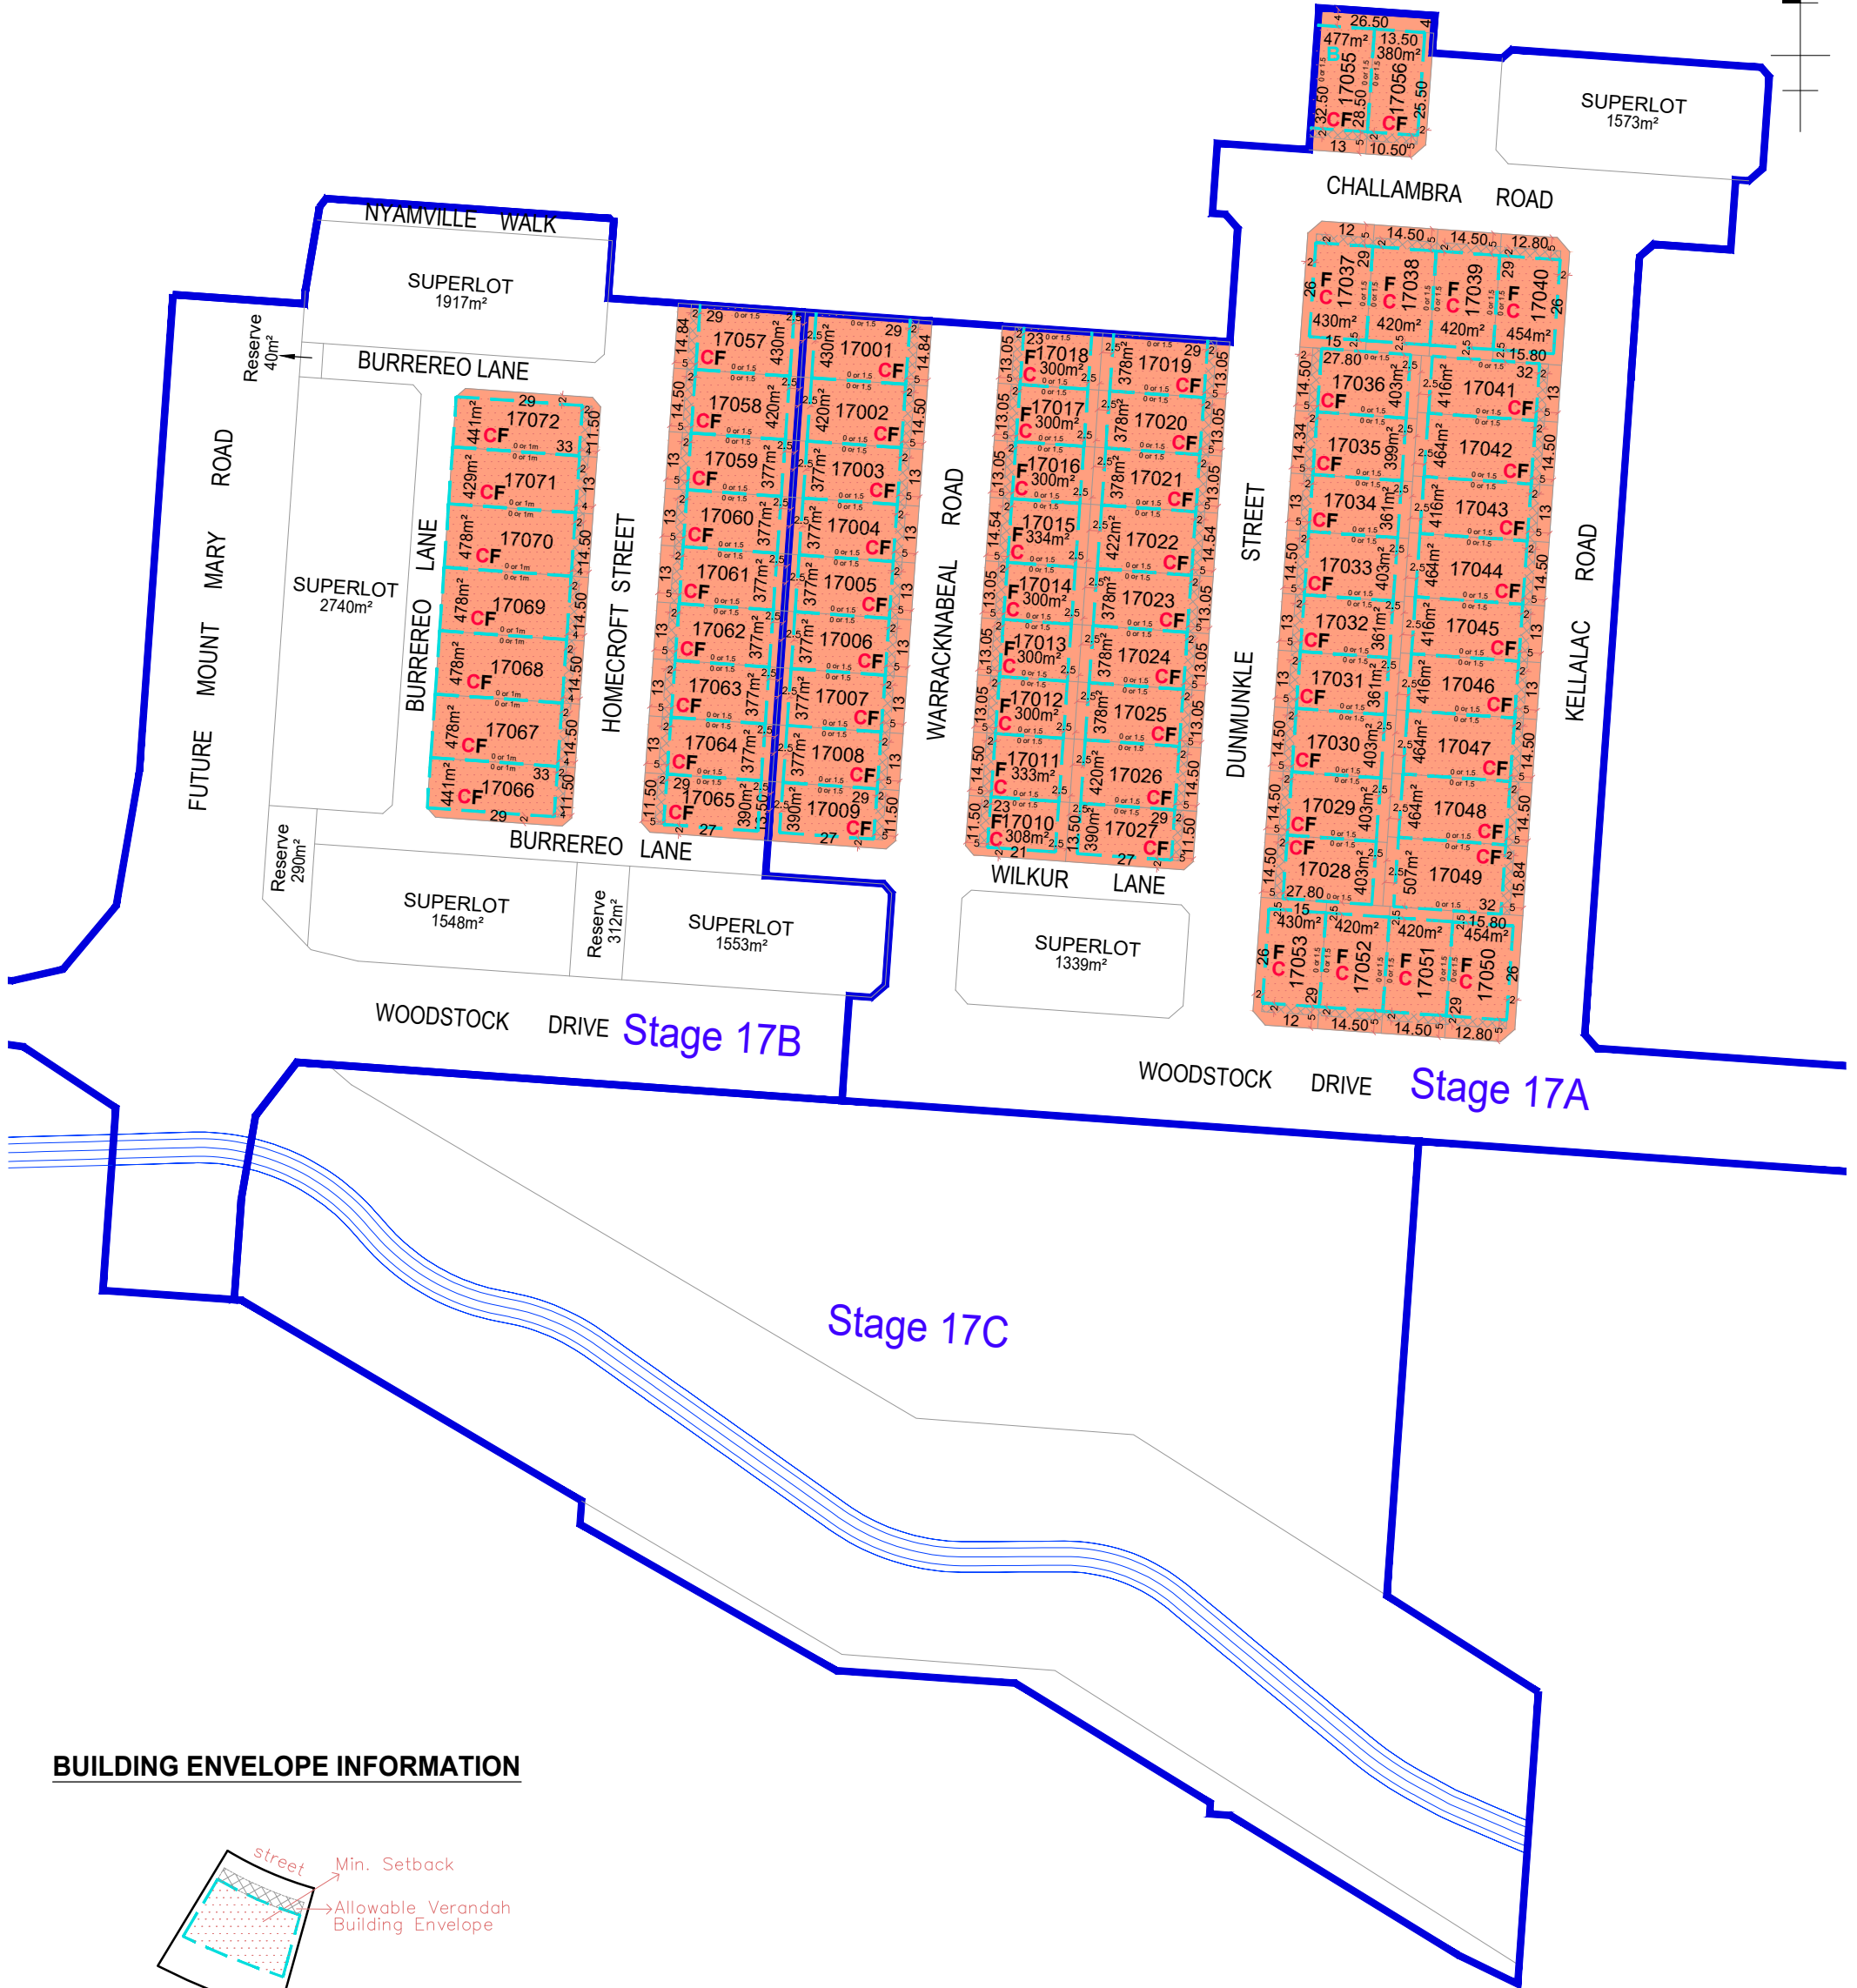

STAGE 17A 56 Lots
STAGE 17B 16 Lots
STAGE 17 TOTAL 72 Lots

LEGEND

| | |
|----------|-----------------------------|
| C | CLASSIC STANDARD ALLOTMENT |
| F | FENCING OVERLAY |
| B | BATTLEAXE ALLOTMENT OVERLAY |

NOTE : 0 or 1.5m = 0-200mm or 1.5m SIDE SETBACK

MGA94 ZONE 55

BUILDING ENVELOPE INFORMATION

DRAFT