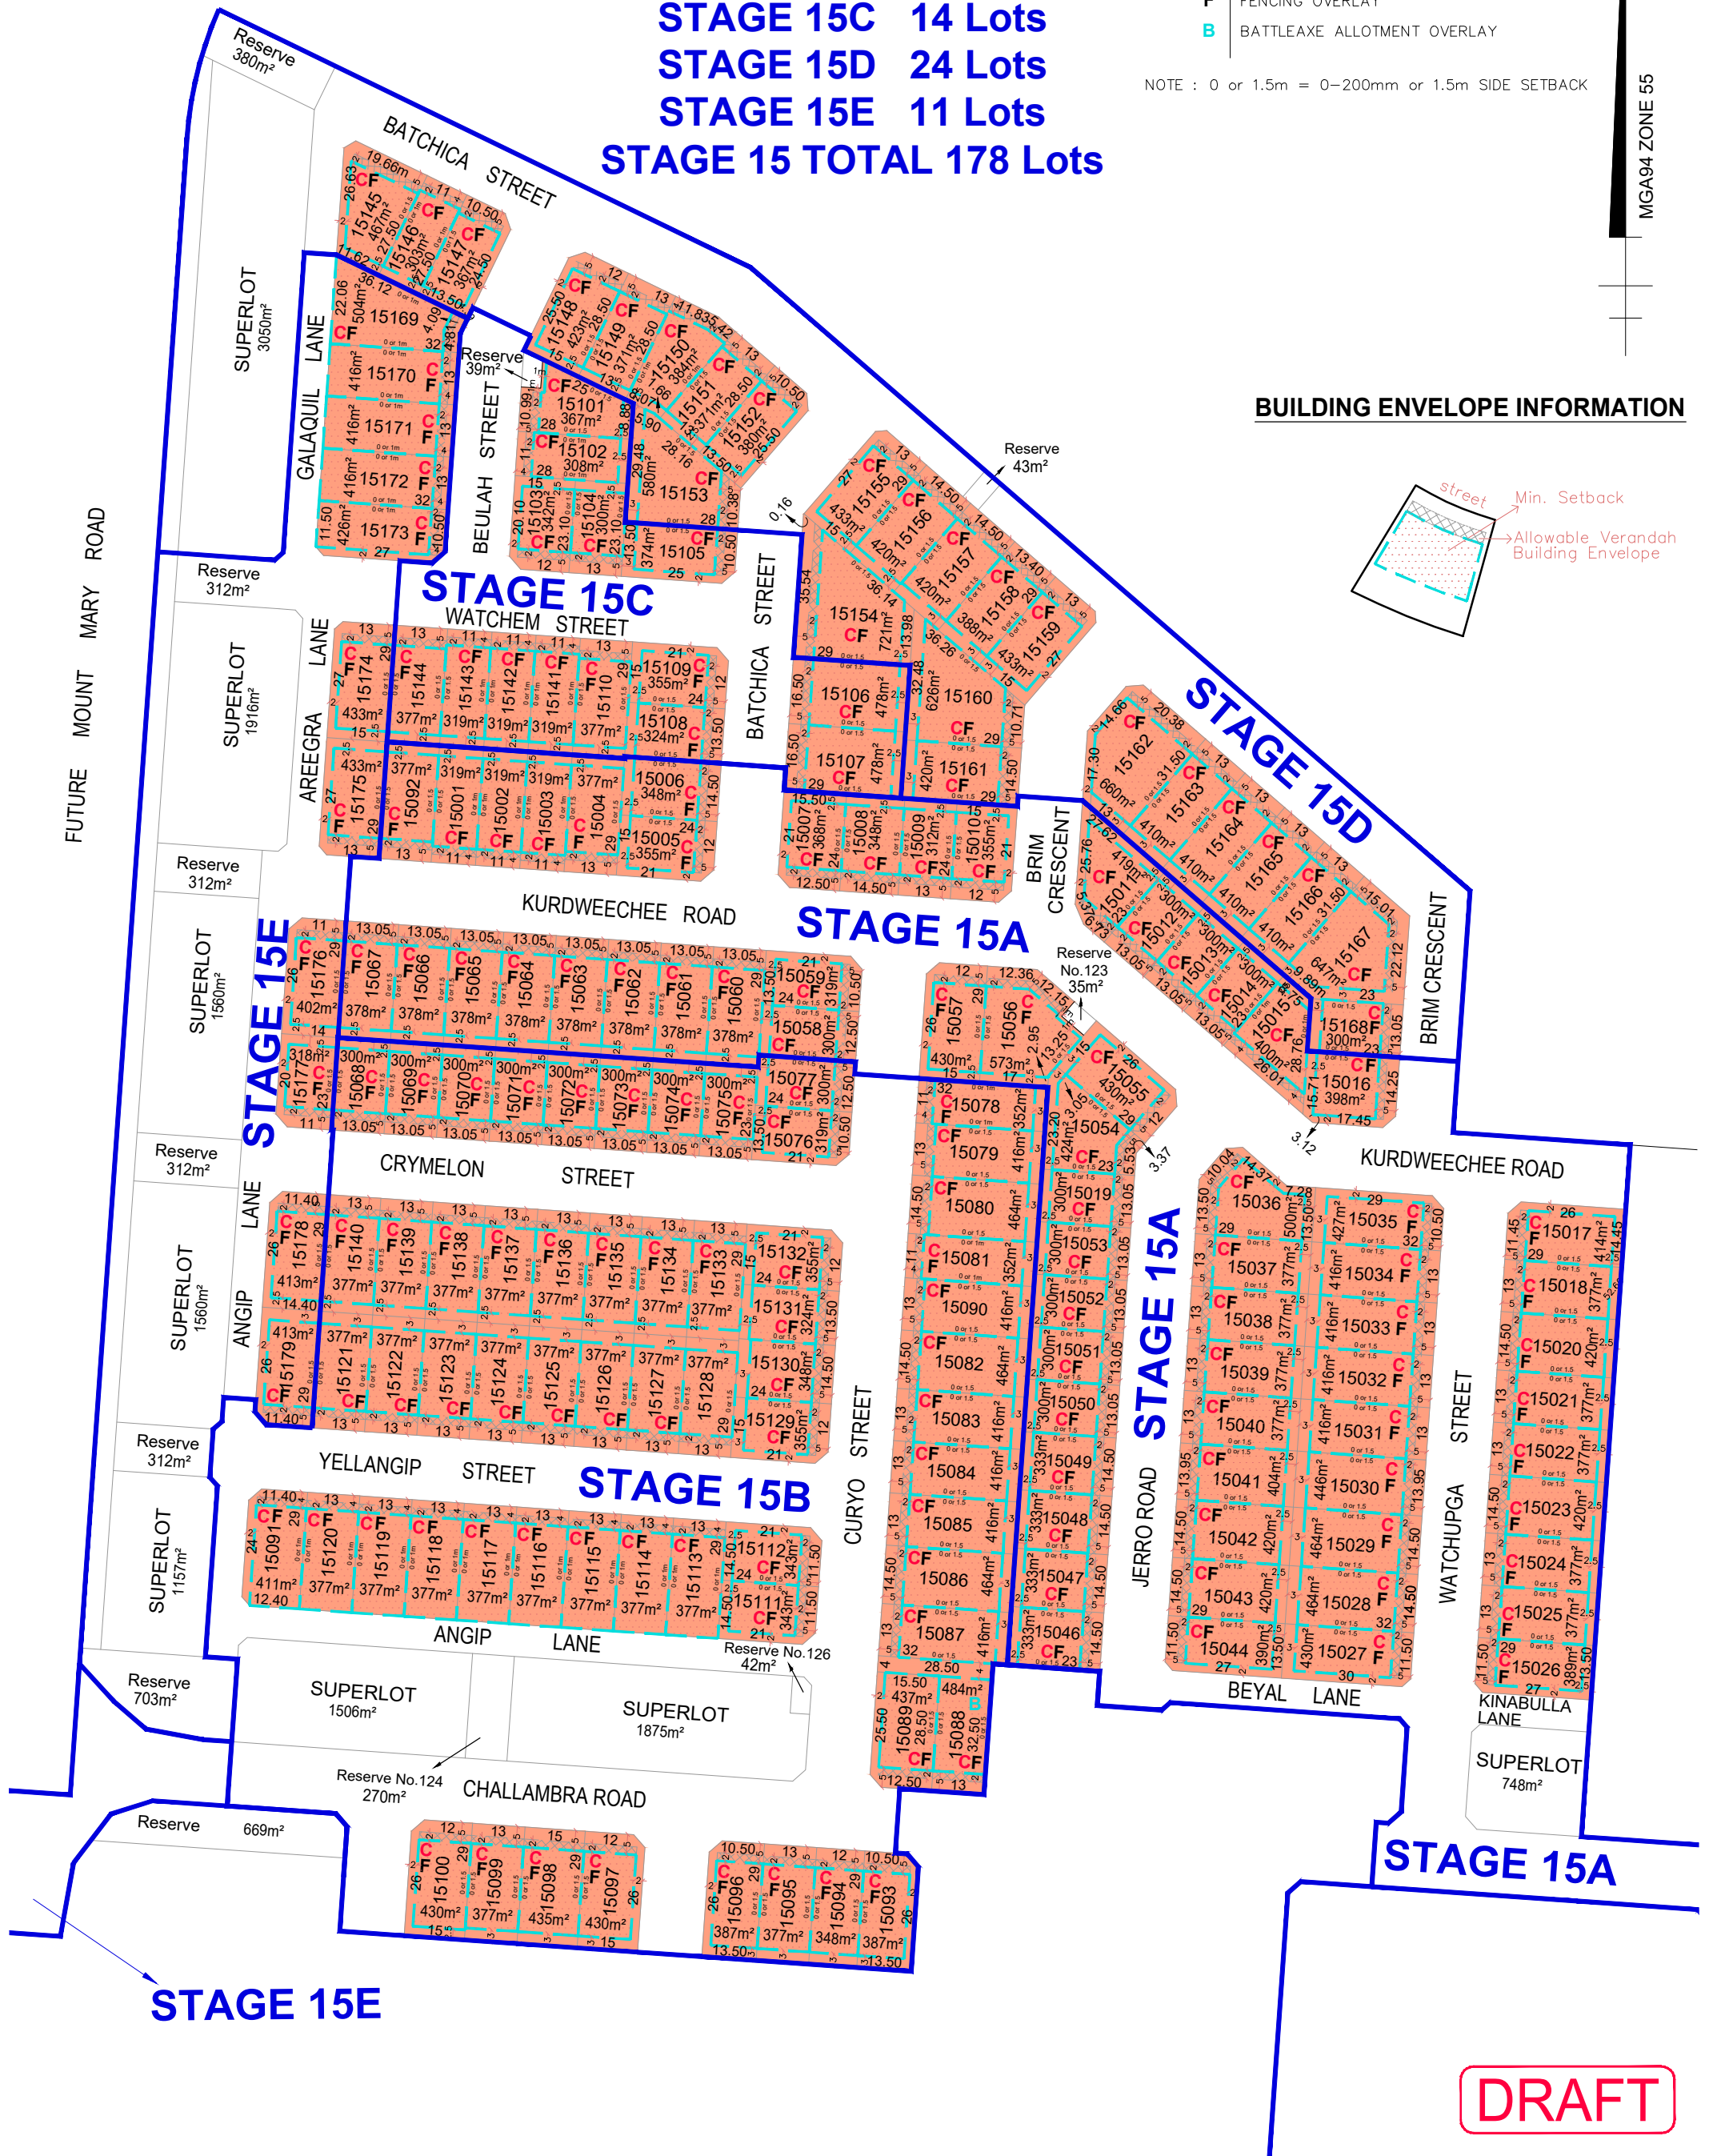

STAGE 15A 67 Lots
STAGE 15B 62 Lots
STAGE 15C 14 Lots
STAGE 15D 24 Lots
STAGE 15E 11 Lots
STAGE 15 TOTAL 178 Lots

LEGEND

- C** CLASSIC STANDARD ALLOTMENT
- F** FENCING OVERLAY
- B** BATTLEAXE ALLOTMENT OVERLAY

NOTE : 0 or 1.5m = 0-200mm or 1.5m SIDE SETBACK

MGA94 ZONE 55

BUILDING ENVELOPE INFORMATION

DRAFT