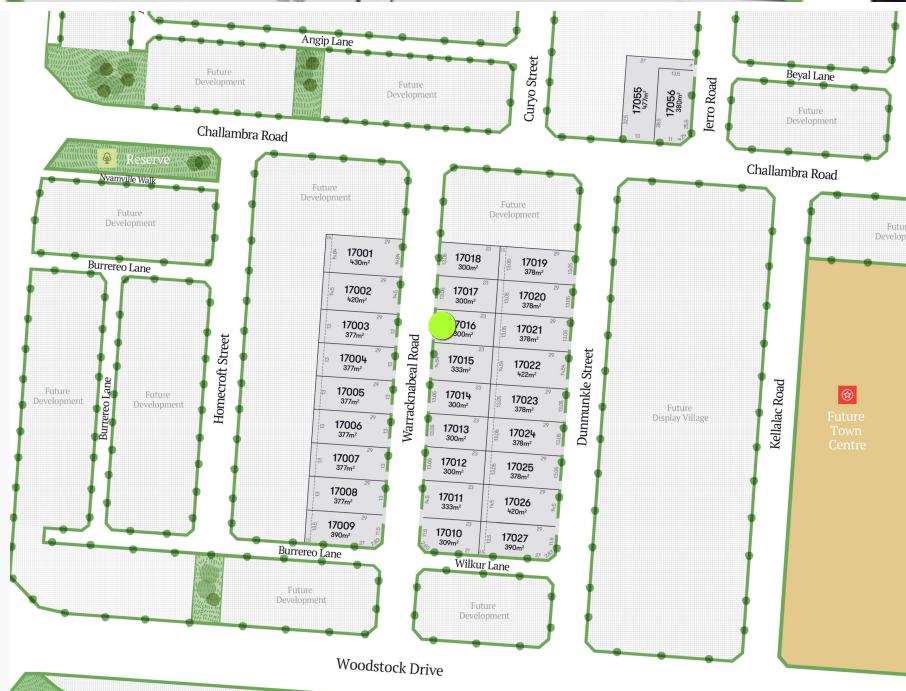

STAGE 17A KELLA RELEASE

LOT 17016

- FRONTAGE** 13.05m
- LAND SIZE** 300m²
- PRICE** Contact us

VISIT OUR DISCOVERY & SALES CENTRE

479 Eynesbury Road
 Eynesbury VIC 3338
 Open 7 days 11am – 5pm
 (03) 9971 0414