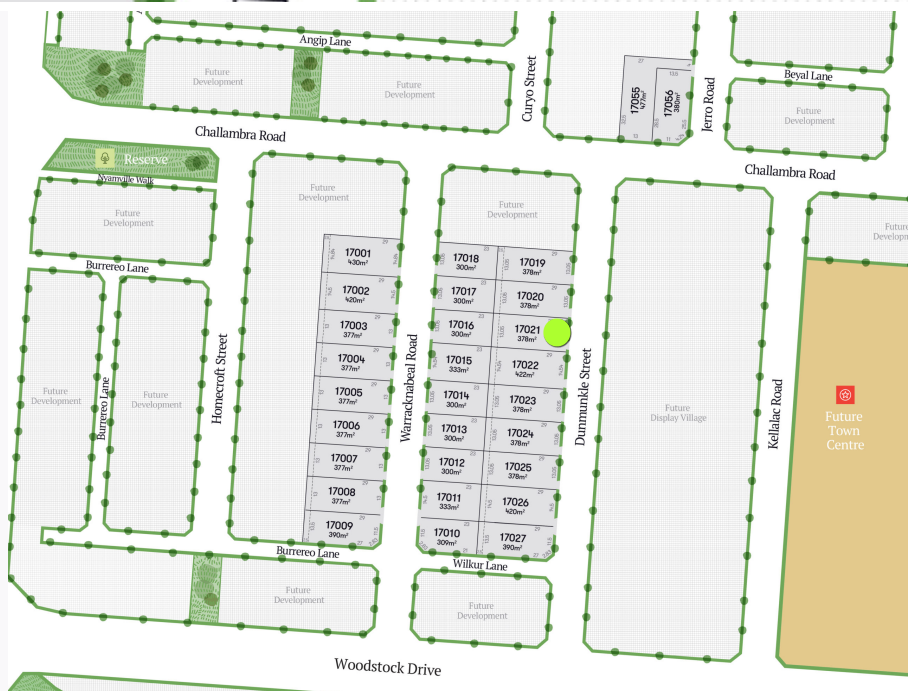

STAGE 17A KELLA RELEASE

LOT 17021

FRONTAGE 13.05m

LAND SIZE 378m²

PRICE Contact us

VISIT OUR DISCOVERY & SALES CENTRE

479 Eynesbury Road
 Eynesbury VIC 3338
 Open 7 days 11am – 5pm
 (03) 9971 0414