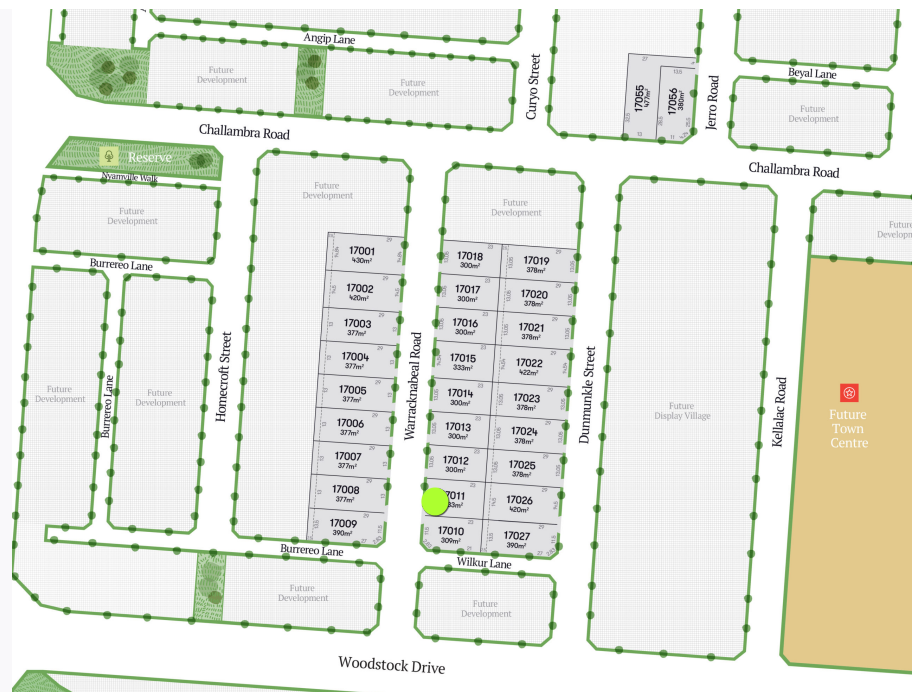

STAGE 17A KELLA RELEASE

LOT 17011

FRONTAGE 14.5m

LAND SIZE 333m²

PRICE Contact us

VISIT OUR DISCOVERY & SALES CENTRE

479 Eynesbury Road
 Eynesbury VIC 3338
 Open 7 days 11am – 5pm
 (03) 9971 0414