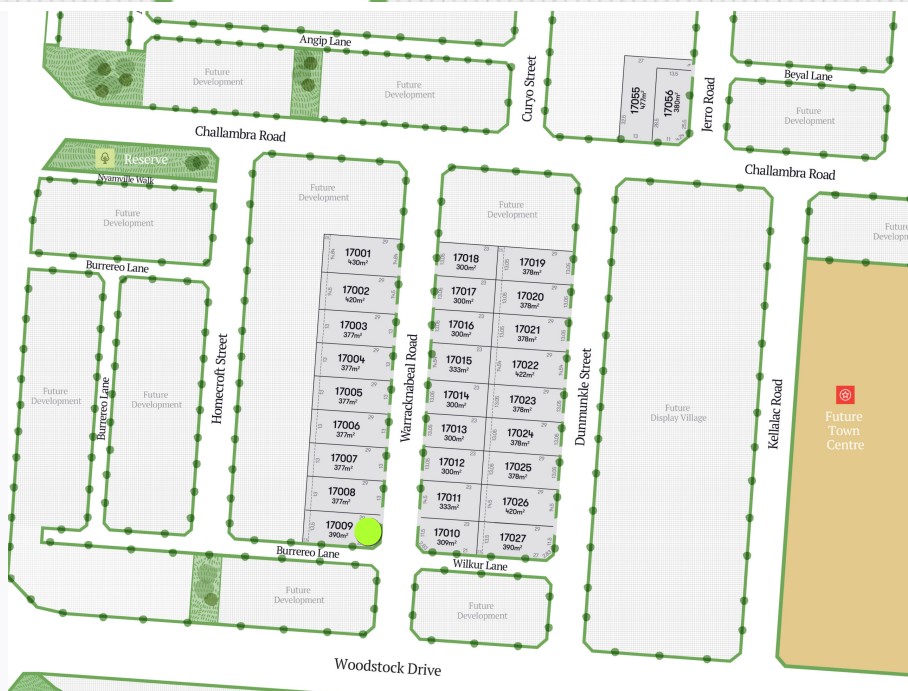

STAGE 17A KELLA RELEASE

# LOT 17009

**FRONTAGE** 11.5m

**LAND SIZE** 390m<sup>2</sup>

**PRICE** Contact us