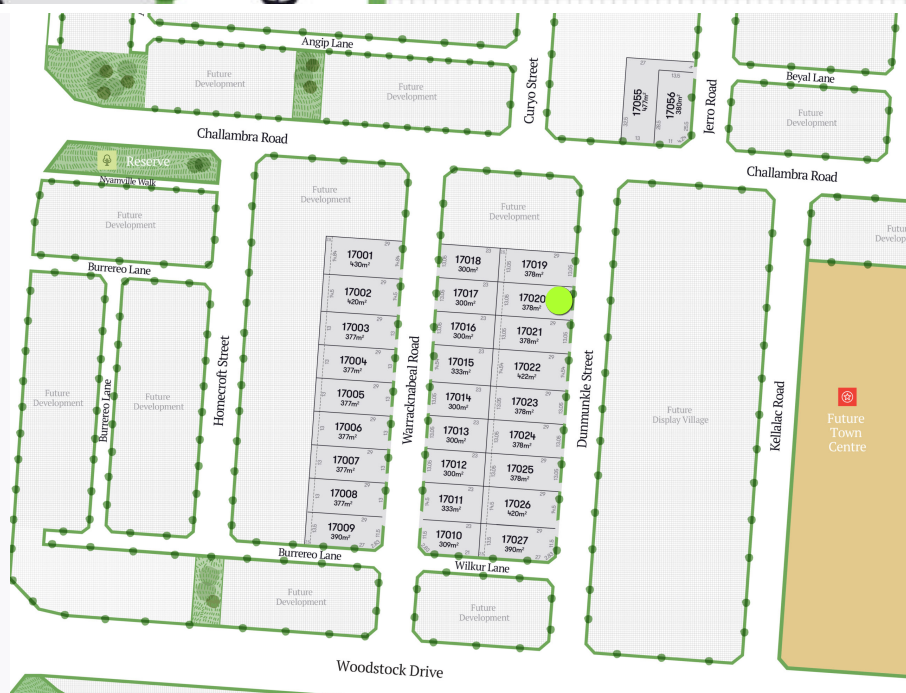

STAGE 17A KELLA RELEASE

LOT 17020

FRONTAGE 13.05m

LAND SIZE 378m²

PRICE Contact us

VISIT OUR DISCOVERY & SALES CENTRE

479 Eynesbury Road
 Eynesbury VIC 3338
 Open 7 days 11am – 5pm
 (03) 9971 0414