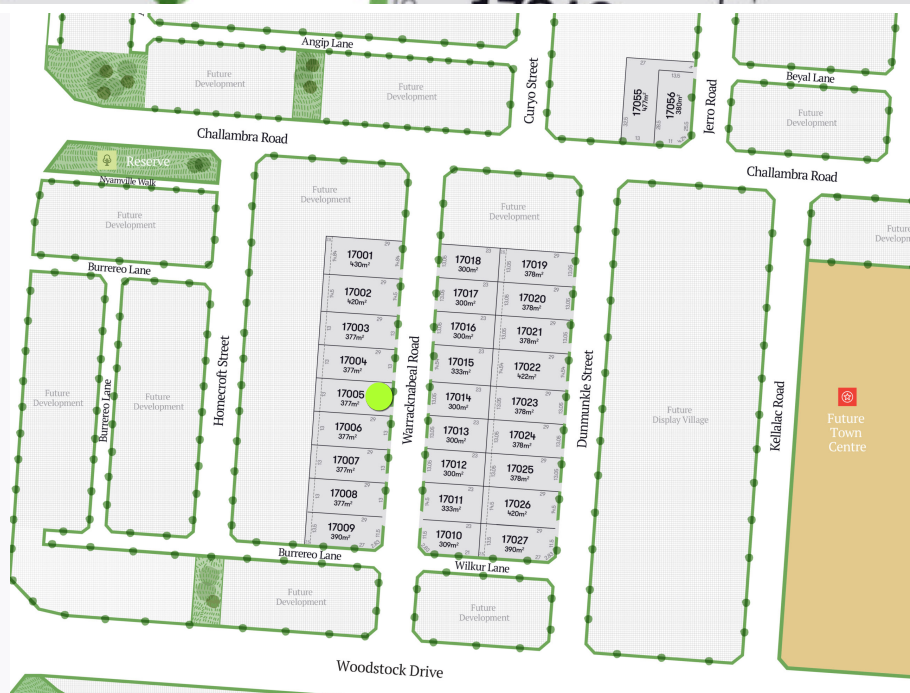

STAGE 17A KELLA RELEASE

LOT 17005

FRONTAGE 13m

LAND SIZE 377m²

PRICE Contact us

VISIT OUR DISCOVERY & SALES CENTRE

479 Eynesbury Road
 Eynesbury VIC 3338
 Open 7 days 11am – 5pm
 (03) 9971 0414