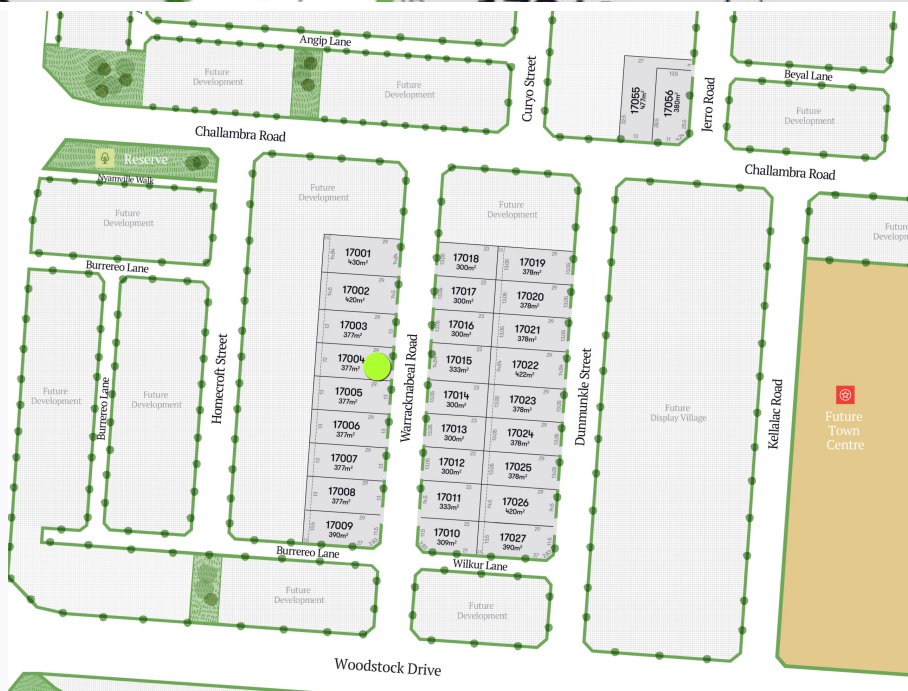

STAGE 17A KELLA RELEASE

LOT 17004

FRONTAGE 13m

LAND SIZE 377m²

PRICE Contact us

VISIT OUR DISCOVERY & SALES CENTRE

479 Eynesbury Road
 Eynesbury VIC 3338
 Open 7 days 11am – 5pm
 (03) 9971 0414