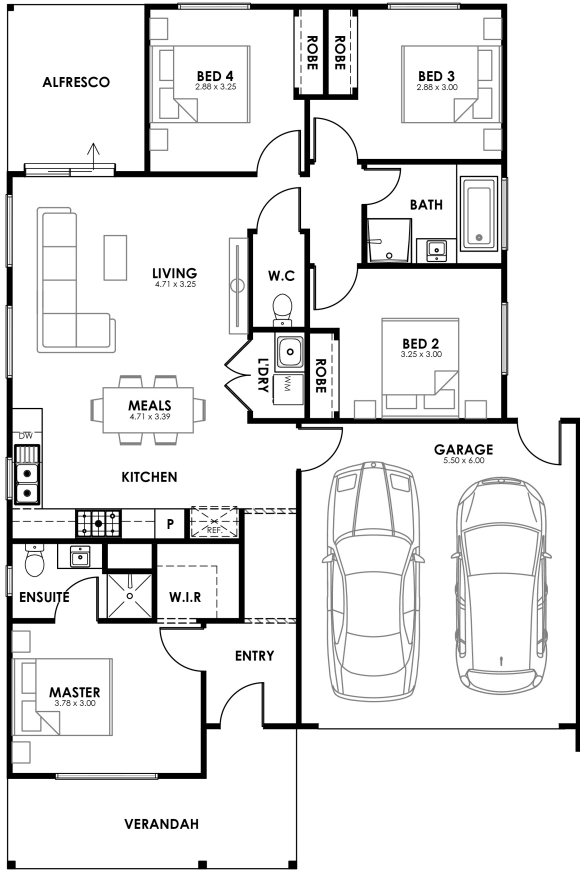

LOT 22049 – MATLOCK 18
NOW SELLING

 4  2  2

FRONTAGE 13m
 LAND SIZE 416m²

479 Eynesbury Road
 Eynesbury VIC 3338
 Open 7 days 11am – 5pm
 (03) 9971 0414