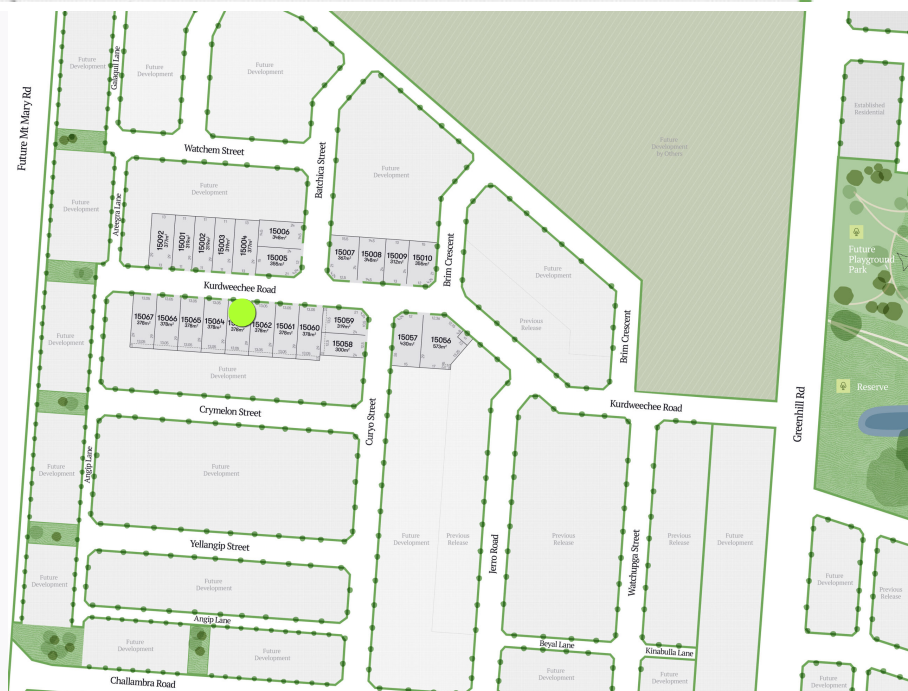

STAGE 15A BRIM RELEASE

LOT 15063

FRONTAGE 13.05m

LAND SIZE 378m²

PRICE Contact us

VISIT OUR DISCOVERY & SALES CENTRE

479 Eynesbury Road

Eynesbury VIC 3338