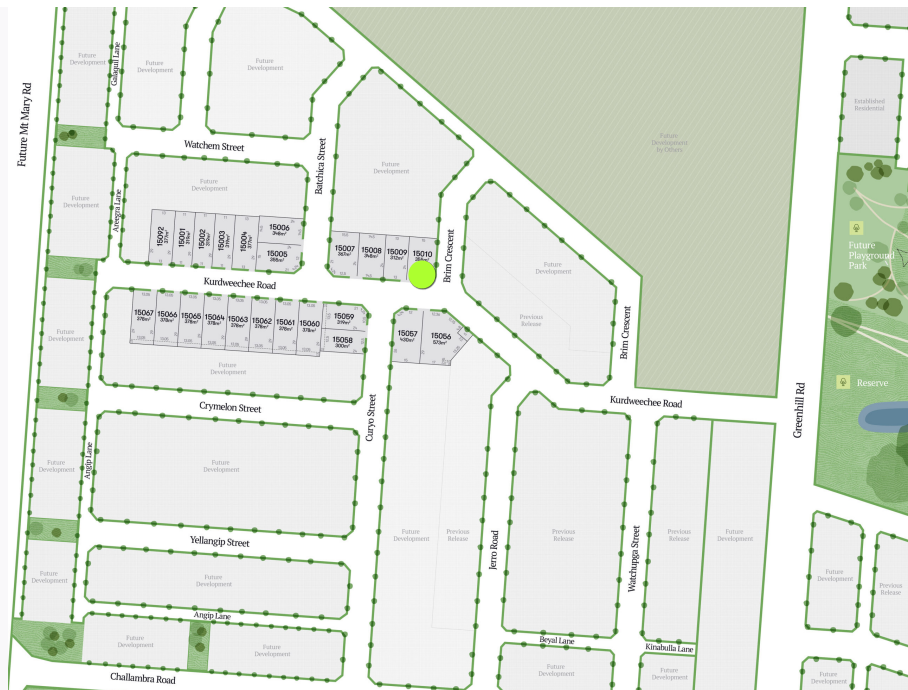

STAGE 15A BRIM RELEASE

LOT 15010

FRONTAGE 12m

LAND SIZE 355m²

PRICE Contact us

VISIT OUR DISCOVERY & SALES CENTRE

479 Eynesbury Road
 Eynesbury VIC 3338
 Open 7 days 11am – 5pm
 (03) 9971 0414