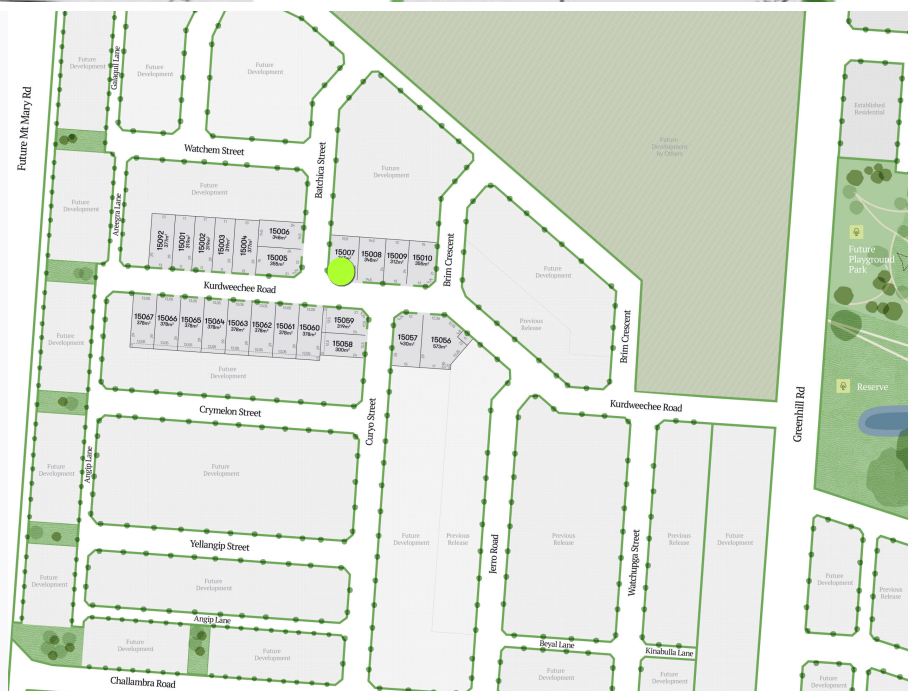

STAGE 15A BRIM RELEASE

LOT 15007

FRONTAGE 12.5m

LAND SIZE 368m²

PRICE Contact us

VISIT OUR DISCOVERY & SALES CENTRE

479 Eynesbury Road
Eynesbury VIC 3338
Open 7 days 11am – 5pm
(03) 9971 0414