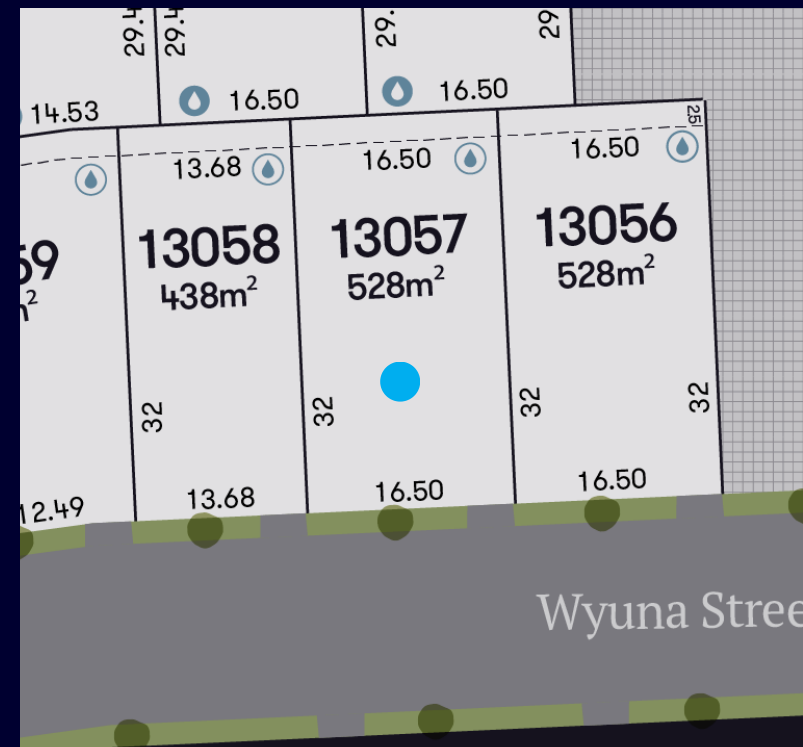

STAGE 13B WEDGEWOOD BENDIGO RELEASE

**LOT 13057**

Frontage: 16.5m  
 Land Size: 528m<sup>2</sup>  
 Price: Contact us

479 Eynesbury Road, Eynesbury VIC 3338  
 Open 7 days 11am – 5pm  
 (03) 9971 0414 [EYNESBURY.COM.AU](http://EYNESBURY.COM.AU)