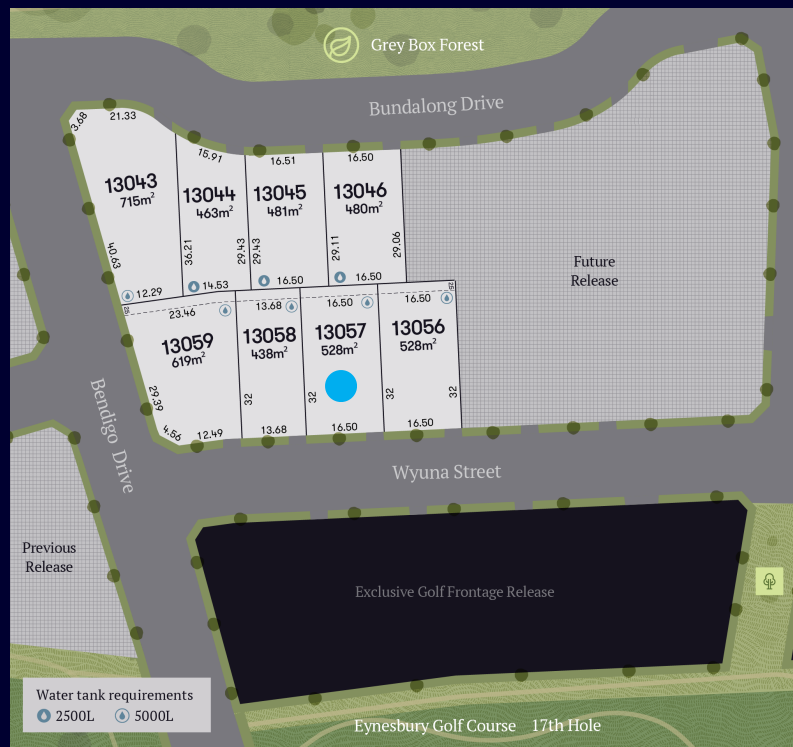

STAGE 13B WEDGEWOOD BENDIGO RELEASE

**LOT 13057**

Frontage: 16.5m  
 Land Size: 528m<sup>2</sup>  
 Price: Contact us

479 Eynesbury Road, Eynesbury VIC 3338  
 Open 7 days 11am – 5pm  
 (03) 9971 0414 [EYNESBURY.COM.AU](http://EYNESBURY.COM.AU)