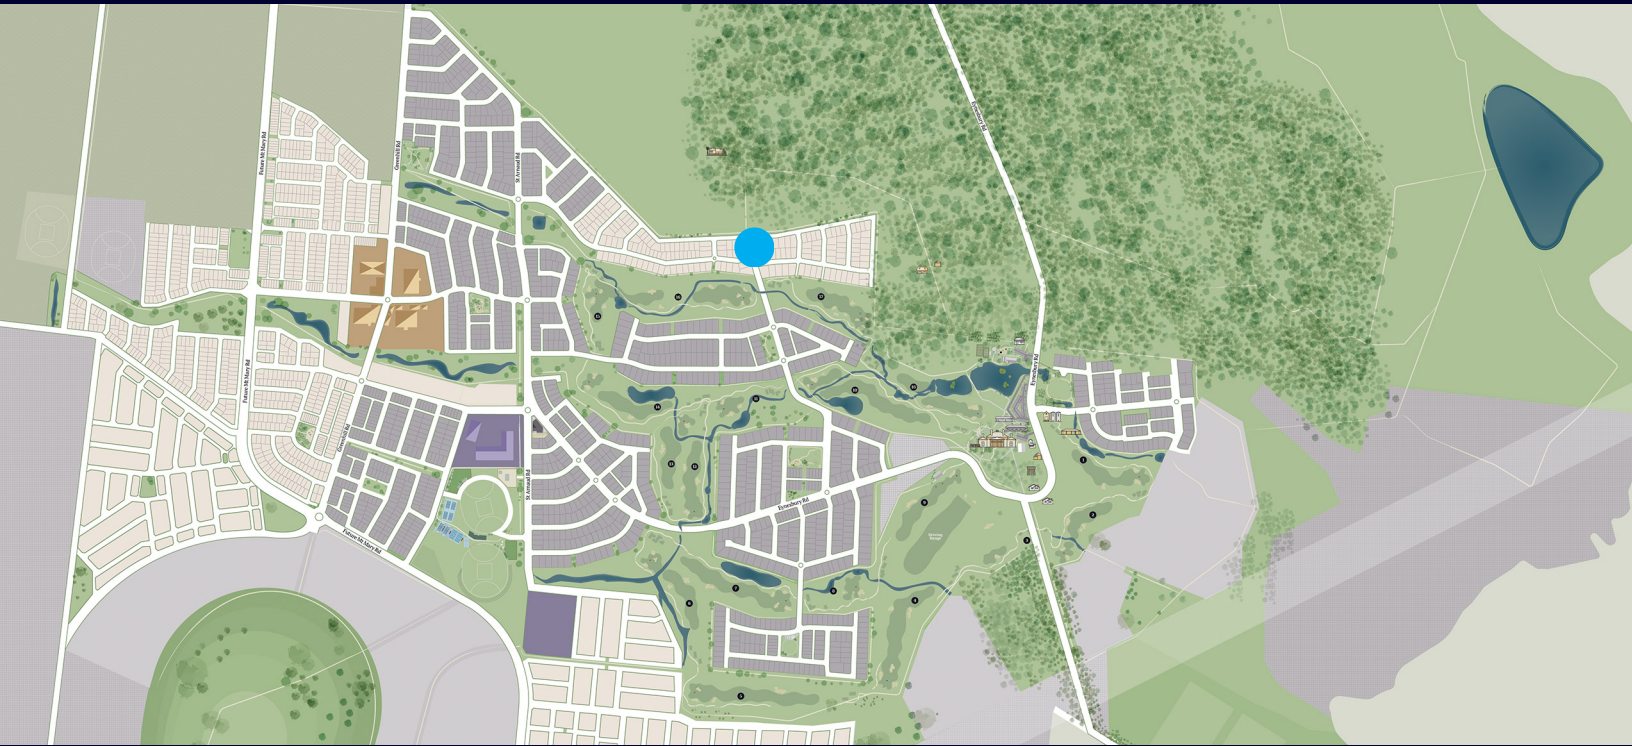

STAGE 13B WEDGEWOOD BENDIGO RELEASE

**LOT 13057**

Frontage: 16.5m  
 Land Size: 528m<sup>2</sup>  
 Price: Contact us

479 Eynesbury Road, Eynesbury VIC 3338  
 Open 7 days 11am – 5pm  
 (03) 9971 0414 [EYNESBURY.COM.AU](http://EYNESBURY.COM.AU)