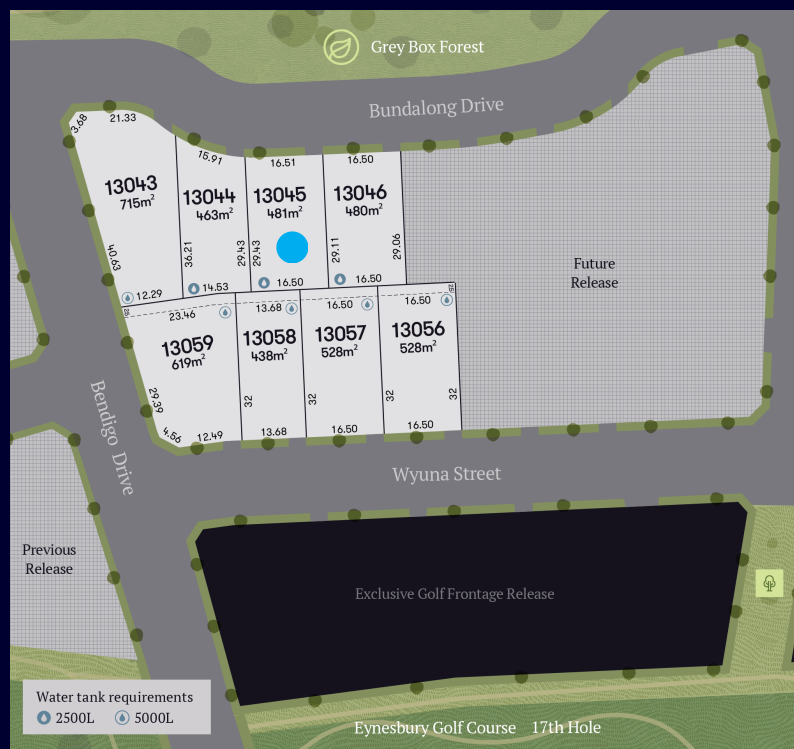

STAGE 13B WEDGEWOOD BENDIGO RELEASE

LOT 13045

Frontage: 12.39m
 Land Size: 481m²
 Price: Contact us

479 Eynesbury Road, Eynesbury VIC 3338
 Open 7 days 11am – 5pm
 (03) 9971 0414 EYNESBURY.COM.AU