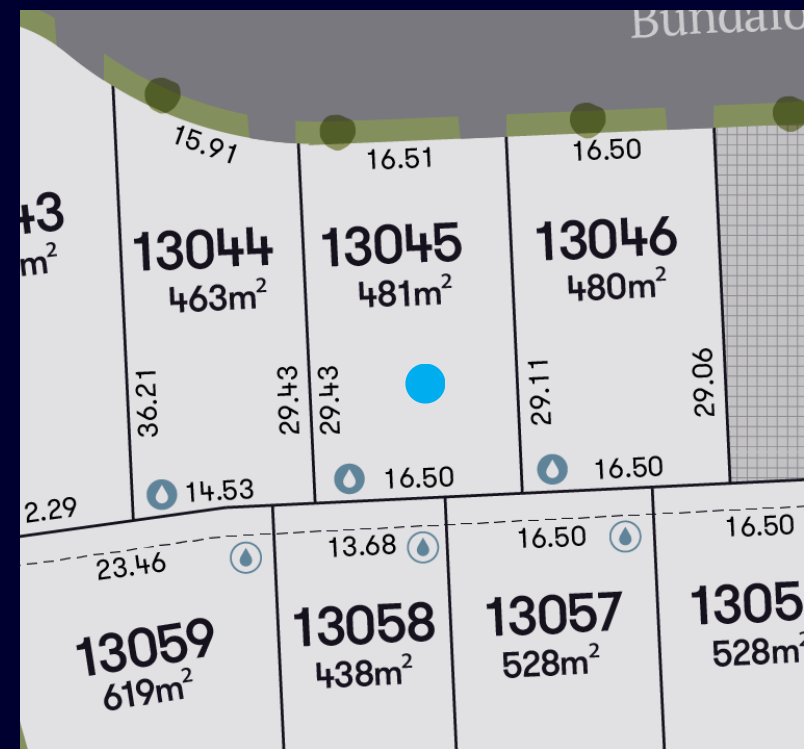

STAGE 13B WEDGEWOOD BENDIGO RELEASE

LOT 13045

Frontage: 12.39m
 Land Size: 481m²
 Price: Contact us

479 Eynesbury Road, Eynesbury VIC 3338
 Open 7 days 11am – 5pm
 (03) 9971 0414 EYNESBURY.COM.AU