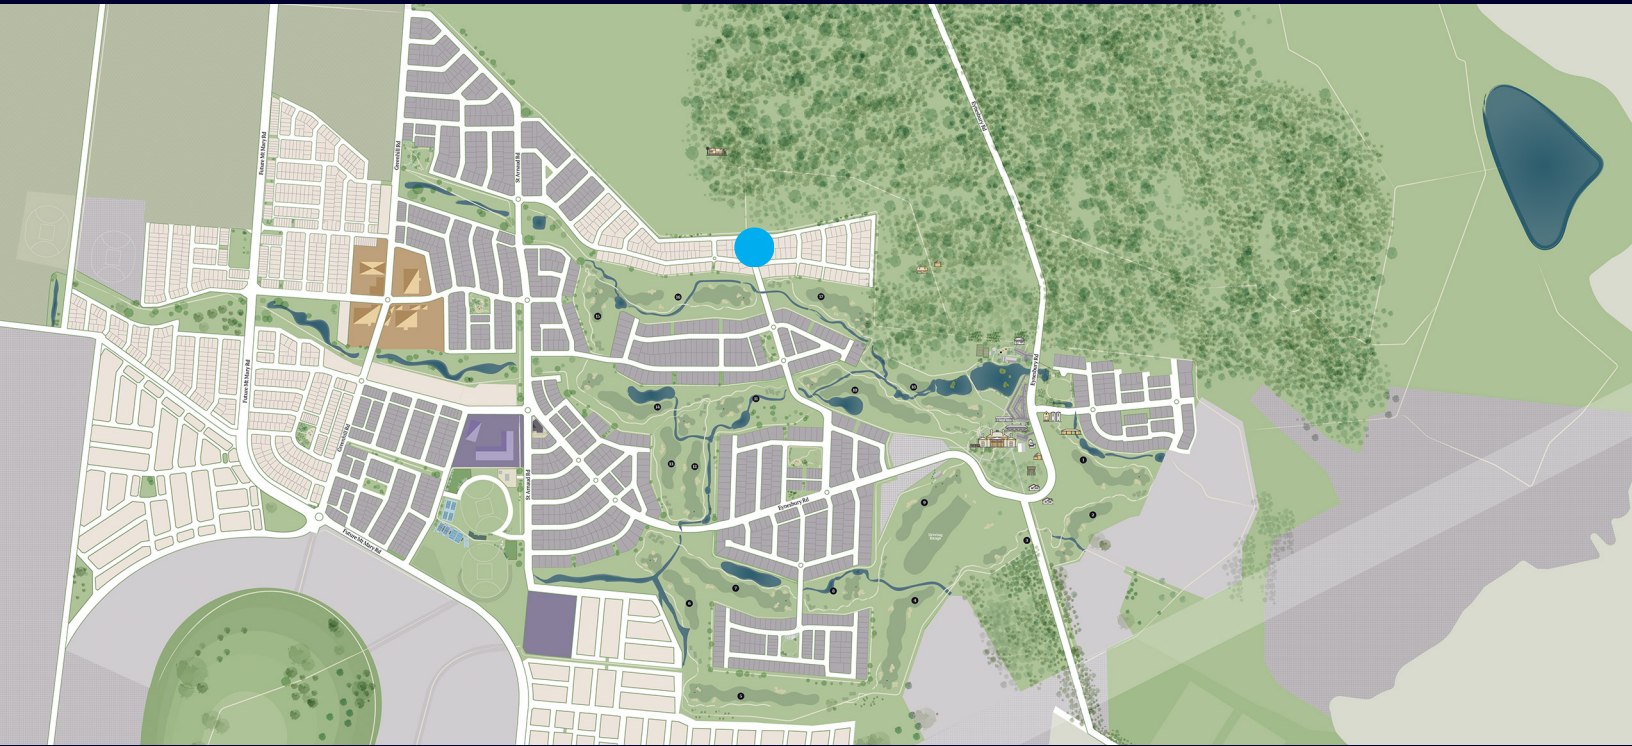

STAGE 13B WEDGEWOOD BENDIGO RELEASE

LOT 13045

Frontage: 12.39m
 Land Size: 481m²
 Price: Contact us

479 Eynesbury Road, Eynesbury VIC 3338
 Open 7 days 11am – 5pm
 (03) 9971 0414 EYNESBURY.COM.AU