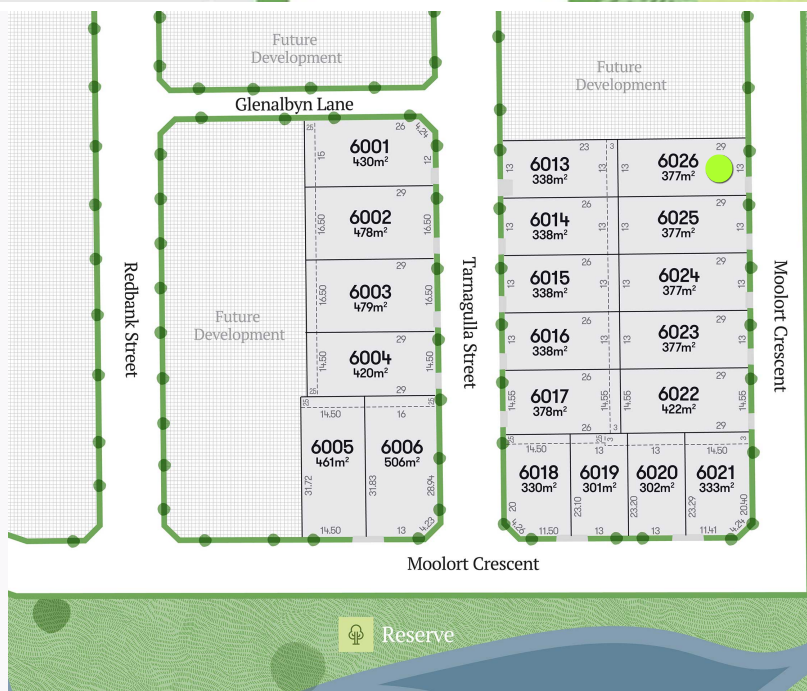

STAGE 6 MOOLORT RELEASE

LOT 6026

FRONTAGE 13m

LAND SIZE 377m²

PRICE Contact us

VISIT OUR DISCOVERY & SALES CENTRE

479 Eynesbury Road
 Eynesbury VIC 3338
 Open 7 days 11am – 5pm
 (03) 9971 0414