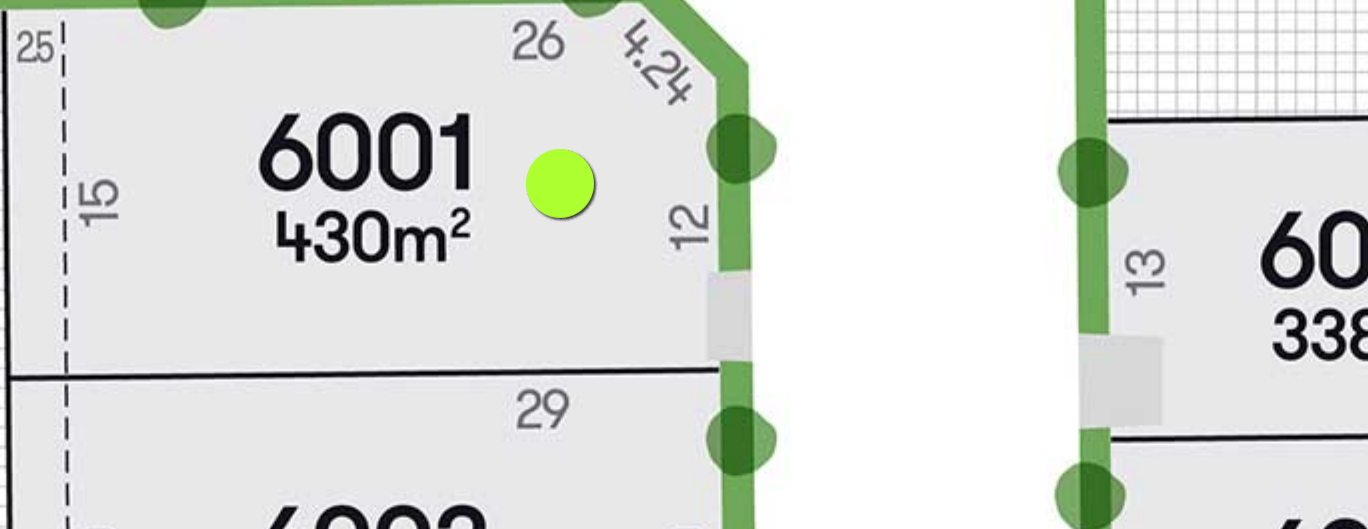

Glenalbyn Lane

STAGE 6 MOOLORT RELEASE

LOT 6001

FRONTAGE 12m

LAND SIZE 430m²

PRICE Contact us

VISIT OUR DISCOVERY & SALES CENTRE

479 Eynesbury Road
 Eynesbury VIC 3338
 Open 7 days 11am – 5pm
 (03) 9971 0414